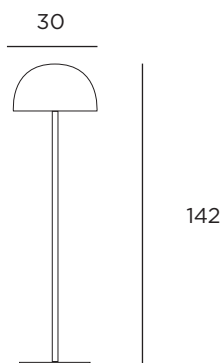

Charcoal OLF0008

Almond OLF0009

Mint OLF010

DIMENSIONS

Packaged
Assembled

36.5x148.5x37cmh
30cmdiax142cmh

**ASSEMBLY**

Assembly required

WEIGHT

Packaged 5.6kg
Assembled 4kg

CARE/CLEANING INSTRUCTIONS

Wipe clean with a dry cloth. Recommended Bulb: Edison screw E14 / max 25 watts / 2 bulbs per light
