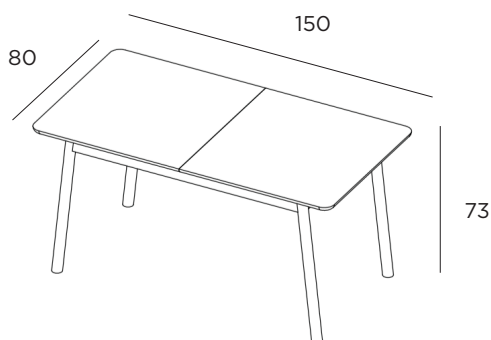

# Radial Extendable Table

The Radial Extendable Table is the newest addition of the Radial table range, specifically designed for use in smaller spaces and apartments. It features crown cut American White Oak veneer paired with a solid oak frame and legs, with the 40cm wide extension leaf able to be stored in the underside of the table.

**DIMENSIONS**

Packaged 155.5x85.5x75.5cmh  
Assembled 150x80x73cmh & 190x80x73cmh

---

**ASSEMBLY**

Assembly required

---

**WEIGHT**

Packaged 44.4kg  
Assembled 39.6kg