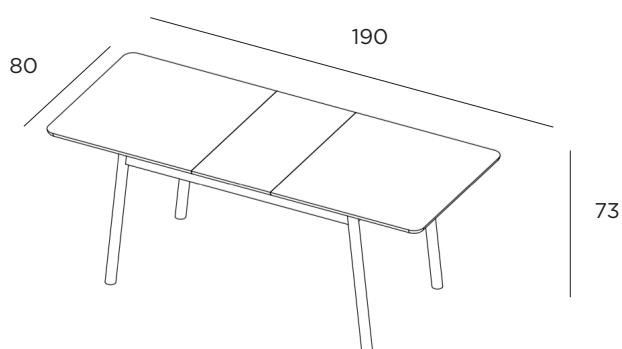

# Radial Extendable Table

The Radial Extendable Table is the newest addition of the Radial table range, specifically designed for use in smaller spaces and apartments. It features crown cut American White Oak veneer paired with a solid oak frame and legs, with the 40cm wide extension leaf able to be stored in the underside of the table.

**DIMENSIONS**

Packaged 155.5x85.5x75.5cmh  
Assembled 150x80x73cmh & 190x80x73cmh

---

**ASSEMBLY**

Assembly required

---

**WEIGHT**

Packaged 44.4kg  
Assembled 39.6kg