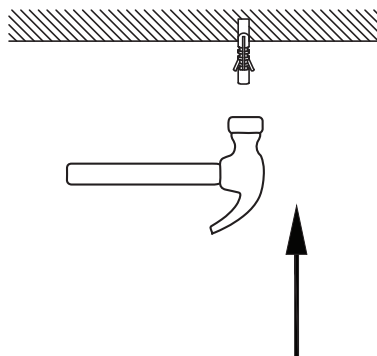

BAYONET CABLE KIT

CITTÀ

Installation Instructions

This product should only be installed by a registered electrician. Product to be used with LED bulbs only, 18W maximum.

1.

2.

3.

4.