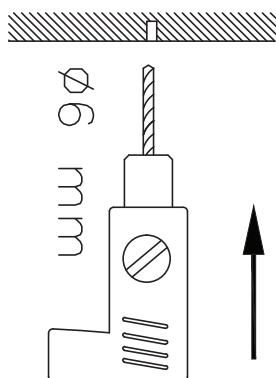

BAYONET CABLE KIT

CITTÀ

Installation Instructions

This product should only be installed by a registered electrician. Product to be used with LED bulbs only, 18W maximum.

1.

2.

3.

4.