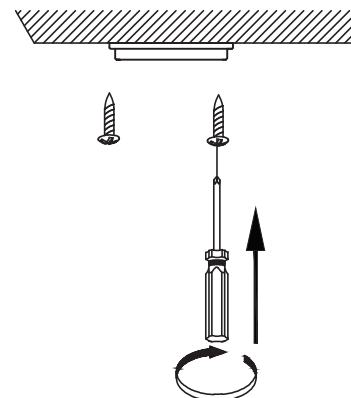

BAYONET CABLE KIT

CITTÀ

Installation Instructions

This product should only be installed by a registered electrician. Product to be used with LED bulbs only, 18W maximum.

1.

2.

3.

4.