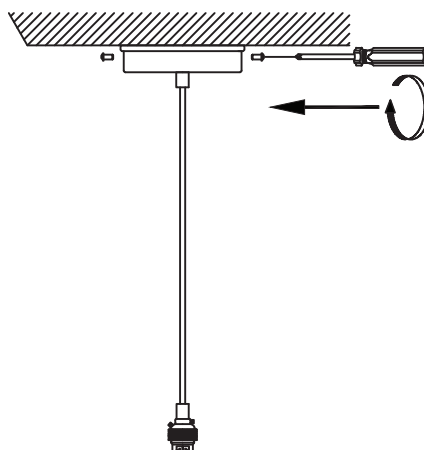

BAYONET CABLE KIT

CITTÀ

Installation Instructions

This product should only be installed by a registered electrician. Product to be used with LED bulbs only, 18W maximum.

1.

2.

3.

4.

5.

6.