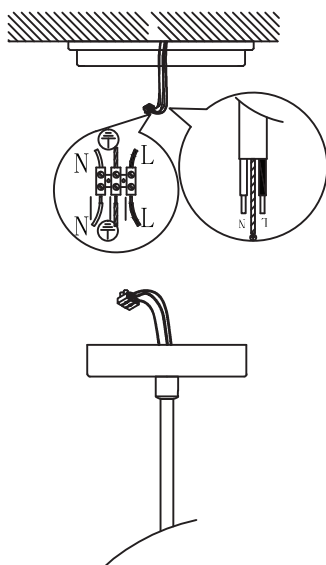

BAYONET CABLE KIT

CITTÀ

Installation Instructions

This product should only be installed by a registered electrician. Product to be used with LED bulbs only, 18W maximum.

1.

2.

3.

4.