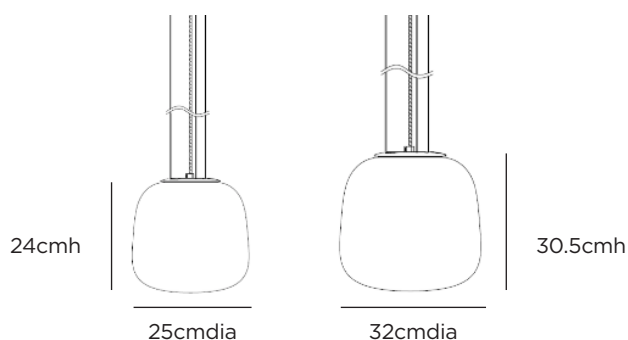

DIMENSIONS

Packaged
Assembled

Small - 42.5x33.5x34.5cmh | Large - 49x40x41cmh
Small - 25cmdiax24cmh | Large - 32cmdiax30.5cmh

ASSEMBLY

Assembly required. To be fitted by a qualified electrician only.

WEIGHT

Packaged
Assembled

Small - 3.8kg | Large - 5.0kg
Small - 2.3kg | Large - 2.5kg

SPECS

- Integrated 3000k warm white LED light source.
- 3 year warranty.
- 6-12 W 3000k warm white LED
- Lumen rating: 1100 LM
- Cable length = 2500mm
- Ceiling rose = 140mmdiax40mmh
- 3AAA Triac Dimmable LED Driver
- Not IP rated for bathroom or wet area use
- LED is fully accessible once the pendant is hung
- LED has a 50,000 hour expected lifespan