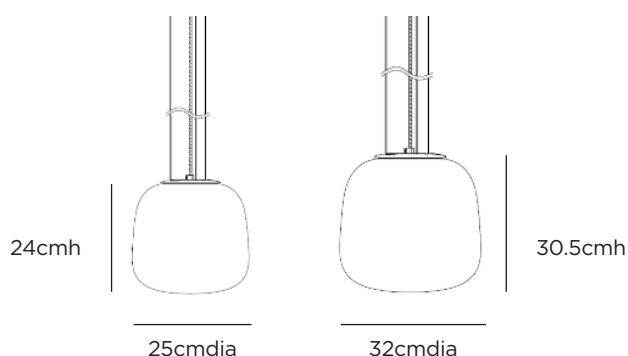

DIMENSIONS

Packaged Small - 42.5x33.5x34.5cmh | Large - 49x40x41cmh
Assembled Small - 25cmdiax24cmh | Large - 32cmdiax30.5cmh

ASSEMBLY

Assembly required. To be fitted by a qualified electrician only.

WEIGHT

Packaged Small - 3.8kg | Large - 5.0kg
Assembled Small - 2.3kg | Large - 2.5kg

SPECS

- Integrated 3000k warm white LED light source.
- 3 year warranty.
- 6-12 W 3000k warm white LED
- Lumen rating: 1100 LM
- Cable length = 2500mm
- Ceiling rose = 140mmdiax40mmh
- 3AAA Triac Dimmable LED Driver
- Not IP rated for bathroom or wet area use
- LED is fully accessible once the pendant is hung
- LED has a 50,000 hour expected lifespan