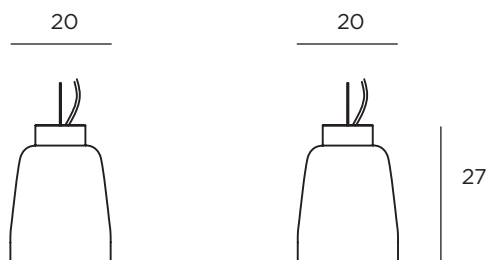

Ombra Pendant Light (Small)

The Ombra Pendant Light features a refined aluminium or glass shade with a central oak barrel. Designed for LED bulbs, it will give you all of the light and none of the heat.

COLOUR

Matte White/Natural Oak
MHF0007S

Matte Black/Natural Oak
MHF0008S

Smoke Grey/Black
MHF0009S

Clear/Natural Oak
MHF0010S

DIMENSIONS

Packaged
Assembled

27x27x31cmh
20cmdiax27cmh

ASSEMBLY

Assembly not required

WEIGHT

Packaged 2.0kg
Assembled 1.5kg

CARE/CLEANING INSTRUCTIONS

Use E27 Edison screw LED 18W bulb only. To be fitted by a registered electrician.