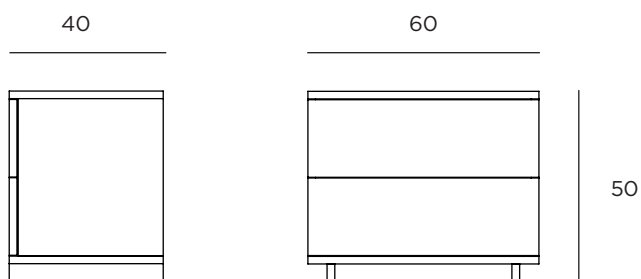

Designed in New Zealand by Città

MATERIAL

American Oak/ MDF

FINISH

White/ Natural MIT0056BS

DIMENSIONS

Packaged	66.5x46x50cmh
Assembled	60x40x50cmh

ASSEMBLY