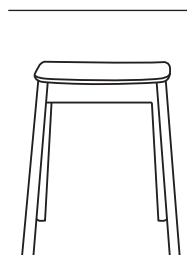

# Radial Stool Low

The Radial Stool adds warm and inviting seating to any setting. The stylish staple boasts a timeless aesthetic with its softly rounded edges. The stool works as a statement standalone piece or pair with the wider Radial furniture collection.

---

**DIMENSIONS**

Packaged

42x36x47cmh

Assembled

43x35.5x45cmh

43

35.5