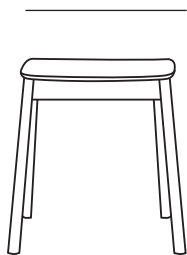

# Radial Stool Low

The Radial Stool adds warm and inviting seating to any setting. The stylish staple boasts a timeless aesthetic with its softly rounded edges. The stool works as a statement standalone piece or pair with the wider Radial furniture collection.

---

**DIMENSIONS**

Packaged

42x36x47cmh

Assembled

43x35.5x45cmh

43

35.5