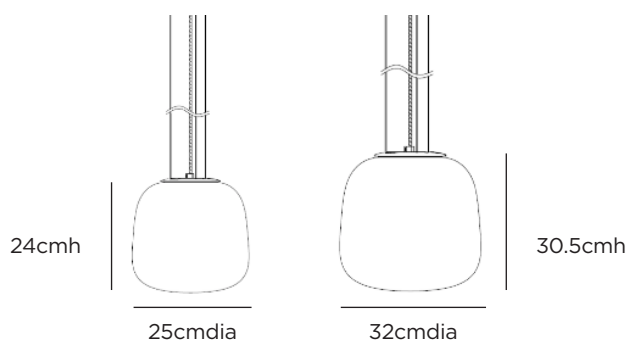

DIMENSIONS

Packaged Small - 42.5x33.5x34.5cmh | Large - 49x40x41cmh
Assembled Small - 25cmdiax24cmh | Large - 32cmdiax30.5cmh

ASSEMBLY

Assembly required. To be fitted by a qualified electrician only.

WEIGHT

Packaged Small - 3.8kg | Large - 5.0kg
Assembled Small - 2.3kg | Large - 2.5kg

SPECS

- Integrated 3000k warm white LED light source.
- 3 year warranty.
- 6-12 W 3000k warm white LED
- Lumen rating: 1100 LM
- Cable length = 2500mm
- Ceiling rose = 140mmdiax40mmh
- 3AAA Triac Dimmable LED Driver
- Not IP rated for bathroom or wet area use
- LED is fully accessible once the pendant is hung
- LED has a 50,000 hour expected lifespan