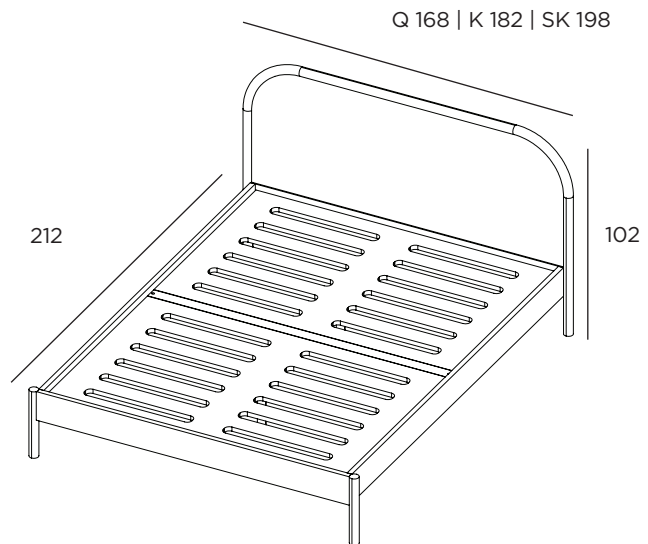

Arc Bed

The Arc range is named from the simple Arc that features strongly in each design.

The Arc bed's construction is similar to that of the Arc mirror, hence the name. It's available in queen, king and super king sizes and features a fixed slat base. You can either buy a full bed, just the base or just the bedhead, meaning this versatile design can be used in many different ways. You can also pair these with the Design Mobel mattresses to be able to offer a complete solution for our customer's.

Designed in New Zealand by Città

MATERIALSolid American White Oak/American White Oak Veneer

COLOUR

Natural Oak MIT0063SK | MIT0063K | MIT0063Q

DIMENSIONS

	Box 1	Box 2	Box 3
Queen Packaged			
Bed	177x168x102cmh	211x25x13.5cmh	160x105x9.5cmh
Bed Base	177x41x10.5cmh	211x25x13.5cmh	160x105x9.5cmh
Bed Head	168x108.2x9.5cmh		
King Packaged			
Bed	191x108.2x10.5cmh	211x25x13.5cmh	174x105x9.5cmh
Bed Base	191x41x10.5cmh	211x25x13.5cmh	174x105x9.5cmh
Bed Head	178x108.2x9.5cmh		
SuperKing Packaged			
Bed	207x41x10.5cmh	211x25x13.5cmh	190x105x9.5cmh
Bed Base	207x41x10.5cmh	211x25x13.5cmh	190x105x9.5cmh
Bed Head	198x108.2x9.5cmh		
Queen Assembled			
Bed	212x168x102cmh		
Bed Base	212x168x35cmh		
Bed Head	5x168x102cmh		
King Assembled			
Bed	212x182x102cmh		
Bed Base	212x182x35cmh		
Bed Head	5x182x102cmh		
SuperKing Assembled			
Bed	212x198x102cmh		
Bed Base	212x198x35cmh		
Bed Head	5x198x102cmh		

ASSEMBLYAssembly required

WEIGHT

	Box 1	Box 2	Box 3
Super King			
Bed Packaged	32.75kg	15.18kg	36.82kg
Assembled	24.5kg	12.1kg	30.2kg
Base Packaged	14.9kg	15.8kg	36.82kg
Assembled	11.2 kg	12.1kg	30.2kg
Head Packaged	24.05kg		
Assembled	17kg		