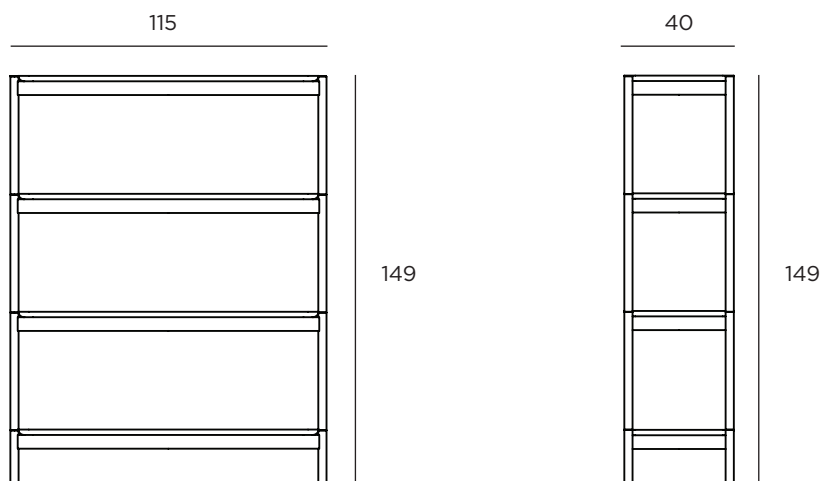

Radial High Small Shelving

The small Radial High Shelf is designed to fit into snug spaces, while accommodating your home library with ease. Offering longevity, soft lines and a timeless aesthetic, this warm and inviting collection in matte lacquered oak feels modern and subtle.

DIMENSIONS

Packaged 119x47x18cmh
Assembled 115x40x149cmh

ASSEMBLY

Assembly required

WEIGHT

Packaged 41kg
Assembled 37kg

CARE/CLEANING INSTRUCTIONS

Clean with a soft, damp cloth and water only, do not use chemical cleaners on any surfaces. Avoid leaving water sitting on the wood as this can cause small spots and permanent marks - wipe immediately with a dry cloth.
