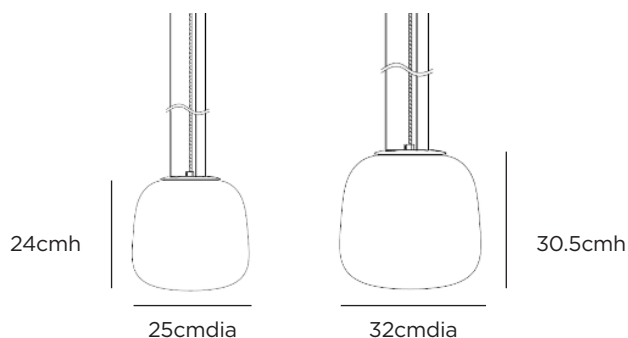

## COLOUR

Clear

## DIMENSIONS

Packaged  
Assembled

Small - 42.5x33.5x34.5cmh | Large - 49x40x41cmh  
Small - 25cmdiax24cmh | Large - 32cmdiax30.5cmh