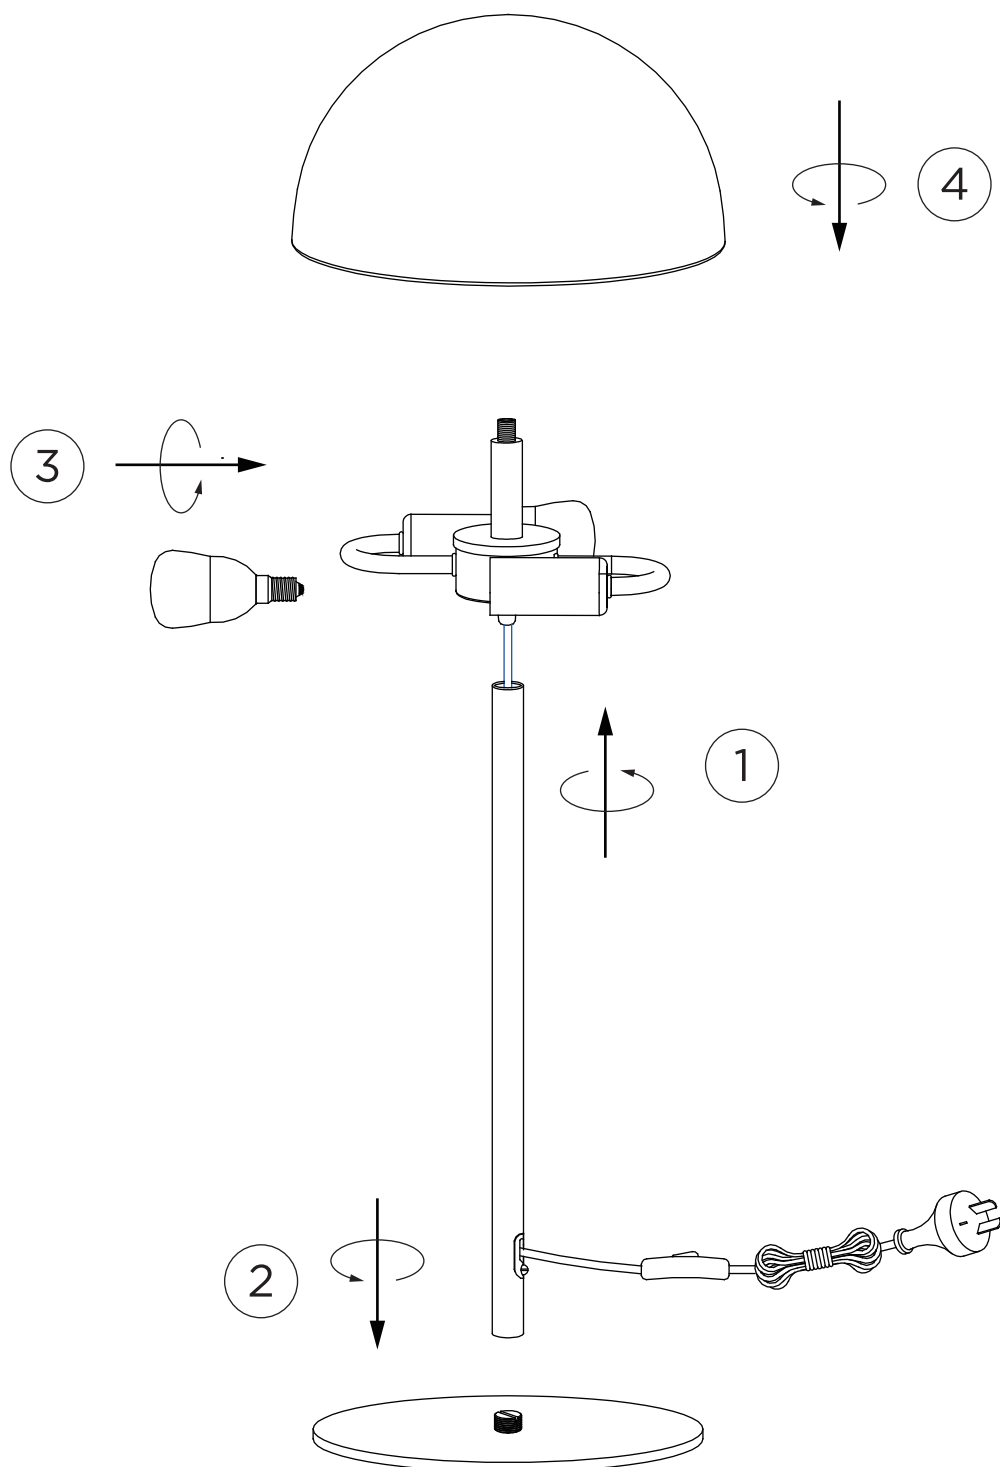

# MOON TABLE LAMP

## Assembly Instructions

CITTÀ

If the external flexible cable of this luminaire is damaged, it shall be exclusively replaced by the manufacturer or his service agent or a similar qualified person in order to avoid a hazard.