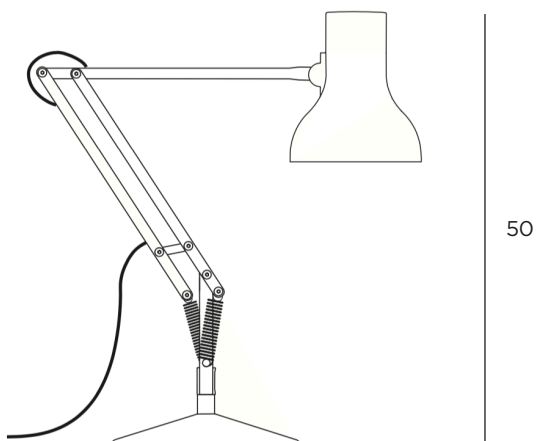

Anglepoise 90 Mini Mini USB Desk Lamp

Turn on the light, and the quintessentially British charm in the flick of a switch with the cute, compact Mini Mini Lamp. This iconic Anglepoise Lamp's perfectly balanced modernist form, and cheeky anthropomorphic demeanour will brighten your mood, and light up your home. Featuring a long-life, dimmable, low-energy LED module integrated into the shade will provide focused light for up to 20,000 hours. The lamp is powered by USB for enhanced portability and it's hyper flexible. You can plug it into your laptop, a portable battery, or simply plug it into the wall using an iPhone charger. The shade fully rotates and tilts up and down and the whole light assembly swivels full circle on its base.

Steel Blue/Grey
ANG32779

DIMENSIONS

Packaged
Assembled

15x13x23cmh
Base 12cmdia. Shade 9.2cmdiax12.7cmh

**ASSEMBLY**

Assembly required

WEIGHT

Packaged 1.34 kg
Assembled 0.8kg