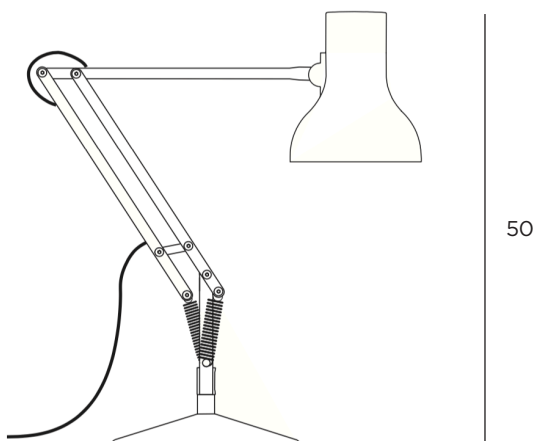

Type 75 Mini Desk Lamp

Turn on the light, and the quintessentially British charm - all in the flick of a switch with the Type 75 Mini Desk Lamp. This iconic Anglepoise Lamp's perfectly balanced modernist form, and cheeky anthropomorphic demeanour will brighten your mood, and light up your home.

COLOUR

Jet Black
ANG32620

Alpine White
ANG32623

Slate Grey
ANG32626

DIMENSIONS

Packaged
Assembled

24x17x47cmh
17cm dia x 50cmh

**ASSEMBLY**