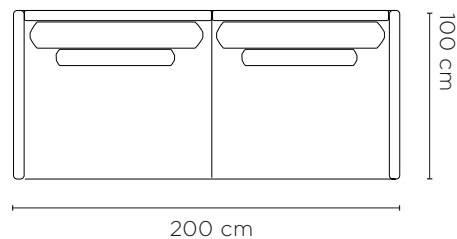

Edit Sofa

Material: Foam, Dacron, Steel, Plywood, Feather

Upholstery: Please refer to "Fabric Specifications PDF" for fabric options.

Seat Height: 46cm

Arm Height: 66cm

Edit Configurations

01. 3 Seater

02. 2.5 Seater