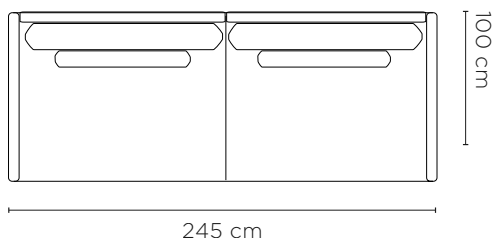

Edit Sofa

Material: Foam, Dacron, Steel, Plywood, Feather

Upholstery: Please refer to "Fabric Specifications PDF" for fabric options.

Seat Height: 46cm

Arm Height: 66cm

Edit Configurations

01. 3 Seater

02. 2.5 Seater