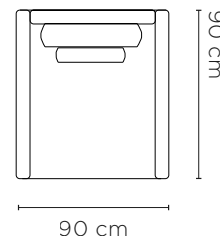

04. Armchair

Care Instructions

Avoid direct sunlight. Vacuum regularly using an upholstery attachment on low-suction. Rotate cushions regularly. All fabric stretches as part of the general wear process. Feathers may work through the fabric over time. Attend to spills immediately by soaking them up with a clean, absorbent, lint-free sponge or cloth. Gently dab; do not rub vigorously. If cleaning products are required, consult a furniture cleaning specialist. We do not recommend using any fabric protector treatments, as this voids your fabric warranty. Please note, all fabric warranties are with the fabric supplier. Città sofas have a 5-year warranty that covers the frame and fill.

Residential Warranty

Upholstery: 1 Year | **Frame:** 10 Years

Commercial Warranty

Upholstery: 1 Year | **Frame:** 5 Years

Scatter Cushion Options

Sold Separately (Single)

01. 55 x 55 cm

02. 60 x 30 cm

03. 60 x 40 cm

04. 70 x 45 cm