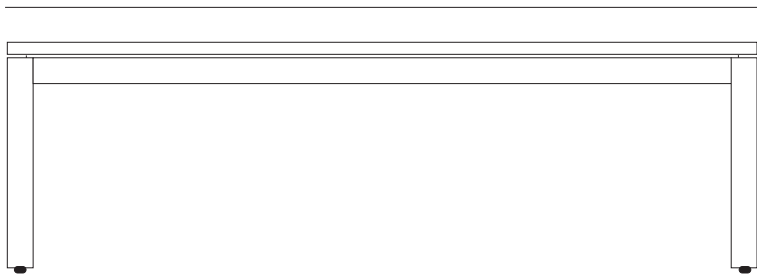

framed coffee table

The Framed Coffee Table makes a statement with its striking silhouette. The unique design features a negative detail that separates the top from the base. The contemporary, minimal aesthetic allows the table to seamlessly integrate into both residential or commercial spaces. Made with solid American white oak and finished with a clear or black matte lacquer.

MATERIAL

American Oak | American White Oak Veneer

COLOUR

WEIGHT

Packaged 20kg
Assembled 17kg

DIMENSIONS

Packaged 122x62x40cmh
Assembled 120x60x36.5cmh

120cm

60cm

36.5cm

ASSEMBLY REQUIRED

No

CARE INSTRUCTIONS

Dampen cloth in a solution of water and a neutral detergent and wipe clean. Remove soap residue immediately using a clean dry cloth. Do not use scouring pads or scouring cream as they may scratch the surface. Do not use cleaning products containing alcohol as they may damage the surface. Remove any small marks by spot cleaning with a clean damp cloth or paper towel.