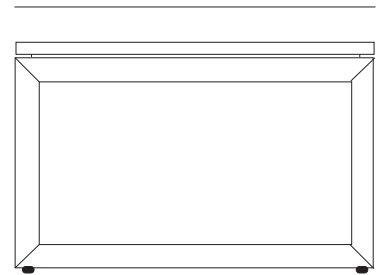

framed coffee table

The Framed Coffee Table makes a statement with its striking silhouette. The unique design features a negative detail that separates the top from the base. The contemporary, minimal aesthetic allows the table to seamlessly integrate into both residential or commercial spaces. Made with solid American white oak and finished with a clear or black matte lacquer.

MATERIAL

American Oak | American White Oak Veneer

COLOUR

WEIGHT

Packaged 20kg
Assembled 17kg

DIMENSIONS

Packaged 122x62x40cmh
Assembled 120x60x36.5cmh

120cm

60cm

36.5cm

ASSEMBLY REQUIRED

No

CARE INSTRUCTIONS

Dampen cloth in a solution of water and a neutral detergent and wipe clean. Remove soap residue immediately using a clean dry cloth. Do not use scouring pads or scouring cream as they may scratch the surface. Do not use cleaning products containing alcohol as they may damage the surface. Remove any small marks by spot cleaning with a clean damp cloth or paper towel.