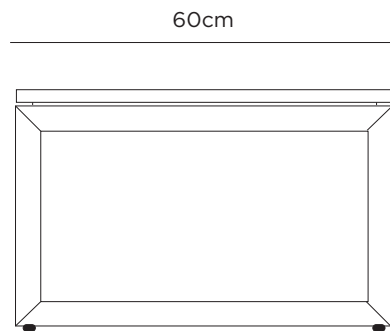

framed side table

The Framed Side Table makes a statement with its striking silhouette. The unique design features a negative detail that separates the top from the base. The contemporary, minimal aesthetic allows the table to seamlessly integrate into both residential or commercial spaces. Made with solid American white oak and finished with a clear or black matte lacquer. Designed by New Zealand furniture and lighting studio David Moreland Design. Made in Tauranga, New Zealand.

MATERIAL

American Oak | American White Oak Veneer

COLOUR

WEIGHT

Packaged 13kg
Assembled 10kg

DIMENSIONS

Packaged 62x62x40cmh
Assembled 60x60x36.5cmh

ASSEMBLY REQUIRED

No

CARE INSTRUCTIONS

Dampen cloth in a solution of water and a neutral detergent and wipe clean. Remove soap residue immediately using a clean dry cloth. Do not use scouring pads or scouring cream as they may scratch the surface. Do not use cleaning products containing alcohol as they may damage the surface. Remove any small marks by spot cleaning with a clean damp cloth or paper towel.