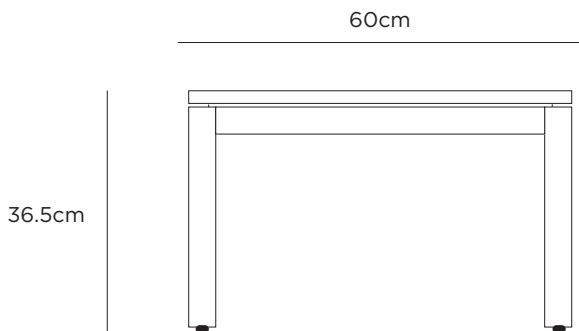

framed side table

The Framed Side Table makes a statement with its striking silhouette. The unique design features a negative detail that separates the top from the base. The contemporary, minimal aesthetic allows the table to seamlessly integrate into both residential or commercial spaces. Made with solid American white oak and finished with a clear or black matte lacquer. Designed by New Zealand furniture and lighting studio David Moreland Design. Made in Tauranga, New Zealand.

MATERIAL

American Oak | American White Oak Veneer

COLOUR

WEIGHT

Packaged 13kg
Assembled 10kg

DIMENSIONS

Packaged 62x62x40cmh
Assembled 60x60x36.5cmh

ASSEMBLY REQUIRED

No

CARE INSTRUCTIONS

Dampen cloth in a solution of water and a neutral detergent and wipe clean. Remove soap residue immediately using a clean dry cloth. Do not use scouring pads or scouring cream as they may scratch the surface. Do not use cleaning products containing alcohol as they may damage the surface. Remove any small marks by spot cleaning with a clean damp cloth or paper towel.