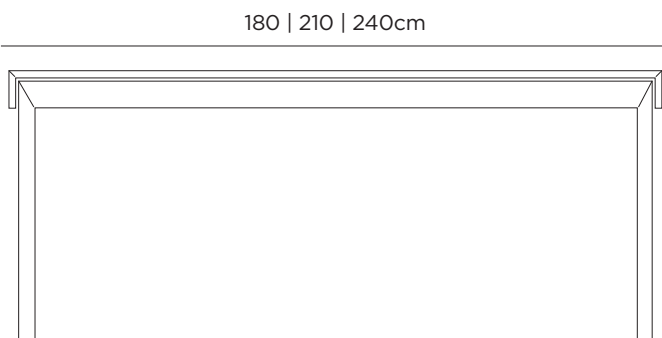

# L table

The strong lines of the L Table are juxtaposed with the warmth of natural oak. The top wraps tightly over both ends of the base, creating the table's signature L-shape silhouette. The negative detail that runs the length of the table finely separates the top from the base. Made with solid American white oak and finished with a clear matte lacquer. There are six standard sizes in the range with custom options also available. The table comes fully assembled. Part of the David Moreland Design collection. Made to order in New Zealand.

## PRODUCT SPECS

SKU	PRODUCT NAME	DIMENSIONS
MAS0005	L Dining Table 180 x 80	180cm x 80cm x 74cmh
MAS0006	L Dining Table 180 x 100	180cm x 100cm x 74cmh
MAS0007	L Dining Table 210 x 80	210cm x 80cm x 74cmh
MAS0008	L Dining Table 210 x 100	210cm x 100cm x 74cmh
MAS0009	L Dining Table 240 x 80	240cm x 80cm x 74cmh
MAS0010	L Dining Table 240 x 100	240cm x 100cm x 74cmh