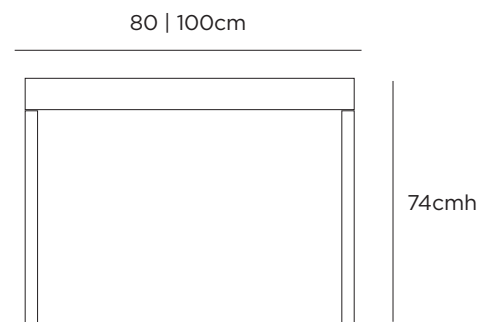

# L table

The strong lines of the L Table are juxtaposed with the warmth of natural oak. The top wraps tightly over both ends of the base, creating the table's signature L-shape silhouette. The negative detail that runs the length of the table finely separates the top from the base. Made with solid American white oak and finished with a clear matte lacquer. There are six standard sizes in the range with custom options also available. The table comes fully assembled. Part of the David Moreland Design collection. Made to order in New Zealand.

## PRODUCT SPECS

SKU	PRODUCT NAME	DIMENSIONS
MAS0005	L Dining Table 180 x 80	180cm x 80cm x 74cmh
MAS0006	L Dining Table 180 x 100	180cm x 100cm x 74cmh
MAS0007	L Dining Table 210 x 80	210cm x 80cm x 74cmh
MAS0008	L Dining Table 210 x 100	210cm x 100cm x 74cmh
MAS0009	L Dining Table 240 x 80	240cm x 80cm x 74cmh
MAS0010	L Dining Table 240 x 100	240cm x 100cm x 74cmh