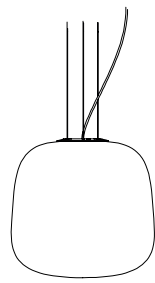

ab pendant

product information document

CITTÀ

ab pendant

The AB Pendant Light is the result of a creative collaboration between Product Designer Alex Buckman and Città's design studio. The light celebrates the beauty of simple, organic forms combined with a paired back material palette. The fitting has been designed to seamlessly integrate with the glass form to produce uninterrupted lines across the entire pendant. When observed from different viewpoints, this organic form subtly changes, revealing perspectives.

EBL0001L (large)

EBL0003S (small)

EBL0003L (large)

EBL0002S (small)

EBL0002L (large)

EBL0004S (small)

EBL0004L (large)

DIMENSIONS

Packaged 42.5x32.5x34cmh (small) | 49x39x40.5cmh (large)
Assembled 25cmdiax24cmh (small) | 32cmdiax30.5cmh (large)

WEIGHT

Packaged 3.8kg (small) | 5.0kg (large)
Assembled 2.3kg (small) | 2.5kg (large)

32cmdia

30.5cmh

25cmdia

24cmh

ASSEMBLY REQUIRED

Installation Required. To be fitted by a qualified electrician only.

SPECIFICATIONS

- Integrated 3000k warm white LED light source
- 3 year warranty
- 6-12 W 3000k warm white LED
- Lumen rating: 1100 LM
- Cable length = 2500mm
- Ceiling rose = 140mmdiax40mmh
- 3AAA Triac Dimmable LED Driver
- Not IP rated for bathroom or wet area use
- LED is fully accessible once the pendant is hung
- LED has a 50,000 hour expected lifespan