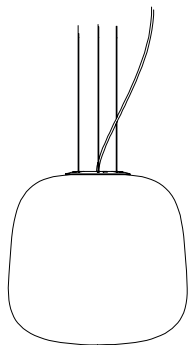

ab pendant

product information document

CITTÀ

ab pendant

The AB Pendant Light is the result of a creative collaboration between Product Designer Alex Buckman and Città's design studio. The light celebrates the beauty of simple, organic forms combined with a paired back material palette. The fitting has been designed to seamlessly integrate with the glass form to produce uninterrupted lines across the entire pendant. When observed from different viewpoints, this organic form subtly changes, revealing perspectives.

MATERIAL

Glass

COLOUR

Clear

Frosted Clear

Smoke Grey

Frosted Smoke
Grey/Green

EBL0001S (small)

EBL0001L (large)

EBL0003S (small)

EBL0003L (large)

EBL0002S (small)

EBL0002L (large)

EBL0004S (small)

EBL0004L (large)

DIMENSIONS

Packaged 42.5x32.5x34cmh (small) | 49x39x40.5cmh (large)
Assembled 25cmdiax24cmh (small) | 32cmdiax30.5cmh (large)

WEIGHT

Packaged 3.8kg (small) | 5.0kg (large)
Assembled 2.3kg (small) | 2.5kg (large)

32cmdia