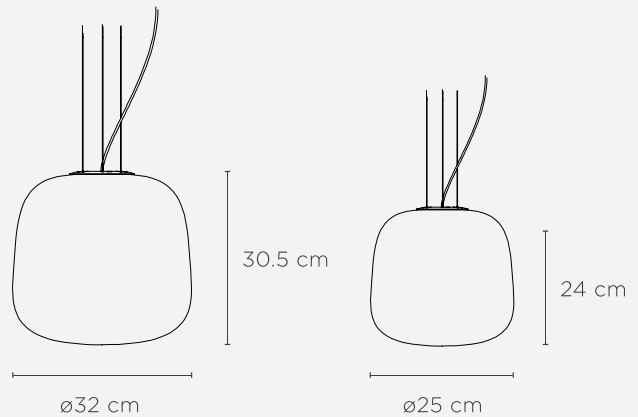

AB pendant

---

material

glass

---

colour

Clear

small: EBL0001S

large: EBL0001L

Frosted Clear

small: EBL0003S

large: EBL0003L

Smoke Grey

small: EBL0002S

large: EBL0002L

Frosted Smoke Grey/Green

small: EBL0004S

large: EBL0004L

---

dimensions packaged small: 42.5 x 32.5 x 34 cm (h)

large: 49 x 39 x 40.5 cm (h)

dimensions assembled small: $\varnothing$ 25 x 24 cm (h)

large: $\varnothing$ 32 x 30.5 cm (h)

weight packaged small: 3.8 kg

large: 5 kg

weight assembled small: 2.3 kg

large: 2.5 kg

---

specifications

1. Integrated 3000k warm white LED light source
   - 3 year warranty
   - 6-12 W 3000k warm white LED
   - Lumen rating: Clear/frosted clear = 1100 LM, Frosted smoke grey/Green = 460 LM
   - Cable length = 2500mm
   - Ceiling rose = 140mm diameter x 40 mm height
   - 3AAA Triac Dimmable LED Driver
   - Not IP rated for bathroom or wet area use
   - LED is fully accessible once the pendant is hung
   - LED has a 50,000 hour expected lifespan
2. ---

assembly

Installation required.

To be fitted by a qualified electrician only.

care instructions

Integrated 3000k warm white LED light source.
Carefully clean with a warm damp cloth.
Refer to AB lighting range cleaning guide.