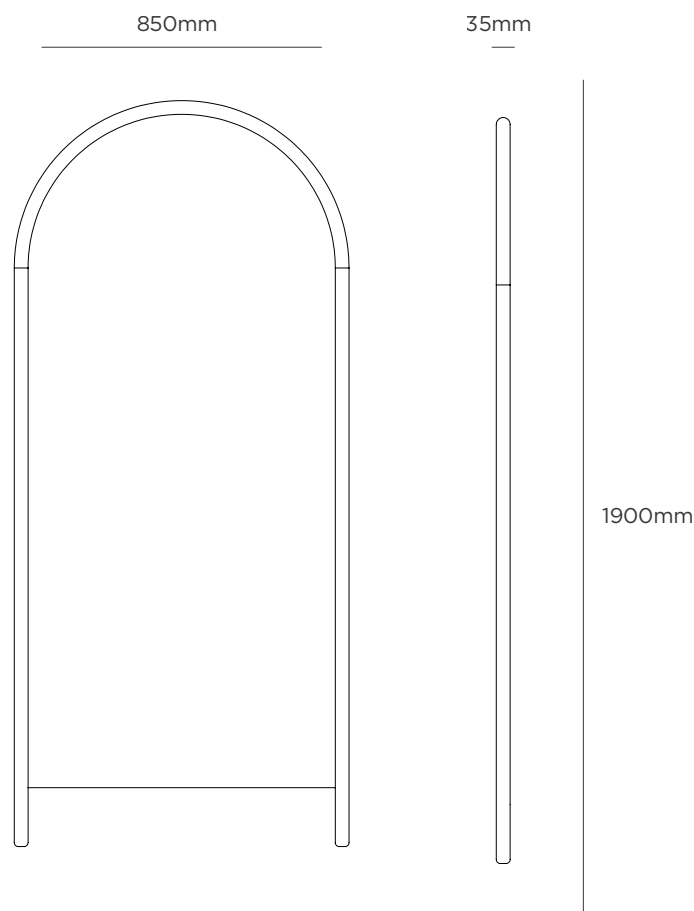

arc mirror xl

product information document

CITTÀ

arc mirror xl

The Arc Full Length Mirror is equal parts practical and beautiful, doubling as a statement piece of furniture with its elegant and modern design.

It features a full arc at the top, softly rounded edges, and a square bottom. Made with laminated American oak with a clear matte lacquer. All elements of the design are carefully considered with two discreet keyhole mounting brackets allowing the mirror to sit virtually flush against the wall.

Designed in our Auckland studio by David Moreland and Nikolai Sorensen.

MATERIAL

American Oak

COLOUR

American Oak
MIT0077

Black
MIT0078

WEIGHT

Packaged 30kg
Assembled 25kg

DIMENSIONS

Packaged 200x95x5.5cmh
Assembled 190x85x3.5cmh

ASSEMBLY REQUIRED

No

CARE INSTRUCTIONS

Clean glass with glass cleaner and a soft clean cloth to avoid scratching the surface. If using in a bathroom; ensure it is well ventilated.