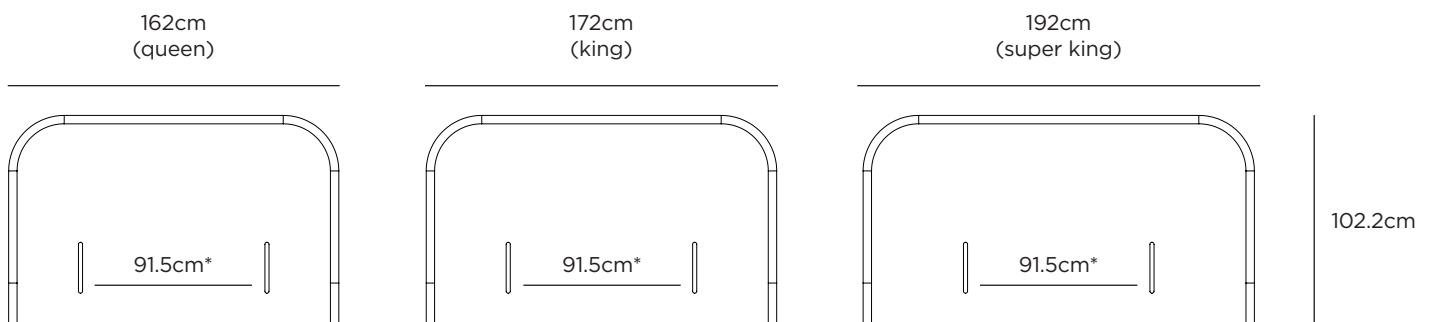

## DIMENSIONS

Packaged: 168x108.2x9.5cmh (queen) | 178x108.2x9.5cmh (king) | 198x108.2x9.5cmh (super king)

Assembled: 4.5x162x102.5cmh (queen) | 4.5x172x102.5cmh (king) | 4.5x192x102.5cmh (super king)

## WEIGHT

Packaged: 20.35kg (queen) | 21.68kg (king) | 24.05kg (super king)

Assembled: 14kg (queen) | 14.8kg (king) | 17kg (super king)

\*Standard width between headboard bolts 91.5cm. Consistant across all bed base sizes.