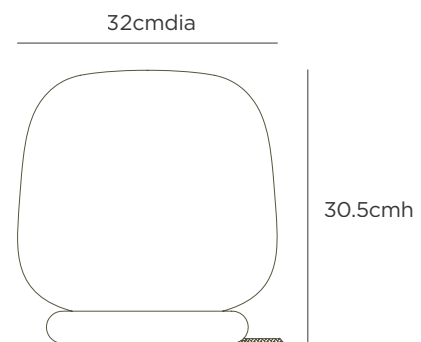

ab table lamp

The AB Table Lamp is the result of a collaboration between product designer Alex Buckman and Città's 3D design team, David Moreland and Nikolai Sorensen.

The lamp celebrates the beauty of simple, organic forms combined with a pared-back material palette that complements a diverse range of interiors.

The shade is crafted from hand-blown frosted glass and the base is made from solid marble. A dimmable LED light source means the lamp creates a subtle, sophisticated glow.

MATERIAL

Glass / Marble

COLOUR

Frosted Smoke
Grey/Green

EBL0010

Frosted Clear

EBL0009

DIMENSIONS

Packaged 39.5 x 30.5 x 31.5cmh
Assembled 22.6cmdia x 21.4cmh

WEIGHT

Packaged 4.8kg
Assembled 3.1kg

ASSEMBLY REQUIRED

Yes

SPECIFICATIONS

- •Integrated 3000k warm white LED light source
- •3 year warranty
- •6-12 W 3000k warm white LED
- •Lumen rating: White = 1100 LM | Grey/Green = 460 LM
- •Cable length = 1500mm
- •Not IP rated for bathroom or wet area use
- •LED is fully accessible
- •LED has a 50,000 hour expected lifespan

CARE INSTRUCTIONS

Carefully clean with a warm damp cloth.