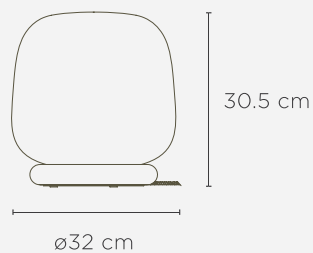

AB table lamp

---

material

glass

---

colour

Frosted Clear

EBL0009

Frosted Smoke Grey/Green

EBL0010

---

dimensions packaged 39.5 x 30.5 x 31.5 cm (h)

dimensions assembled ø22.6 x 21.4 cm (h)

weight packaged 4.8 kg

weight assembled 3.1 kg

---

specifications

- Integrated 3000k warm white LED light source
- 3 year warranty
- 6-12 Watts
- 3000k warm white LED
- Lumen rating: White = 1100 LM | Grey/Green = 460 LM
- Cable length = 1500mm
- Not IP rated for bathroom or wet area use
- LED is fully accessible
- LED has a 50,000 hour expected lifespan

care instructions

Carefully clean with a warm damp cloth.
Refer to AB lighting range cleaning guide.