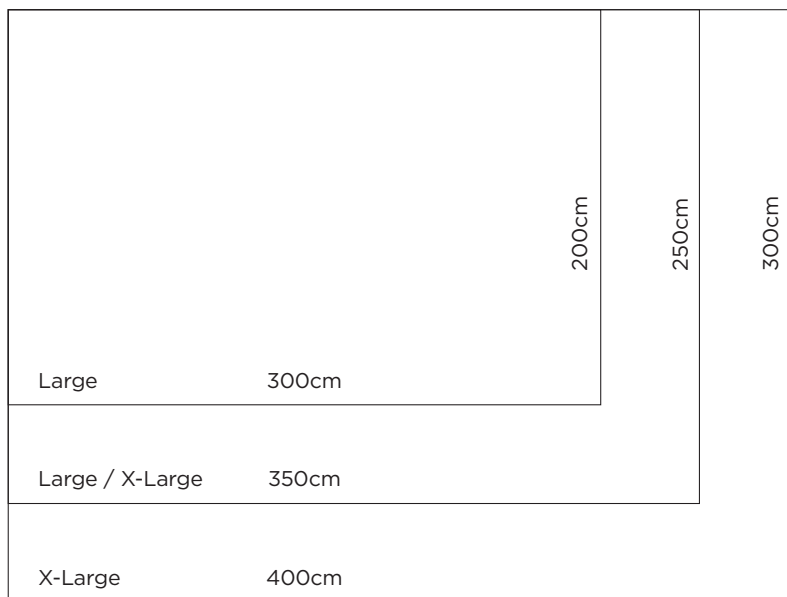

Charcoal
NRL0009

DIMENSIONS

300cm x 400cm (X-Large)

250cm x 350cm (Large/X-Large)

200cm x 300cm (Large)

ASSEMBLY REQUIRED

No

CARE INSTRUCTIONS