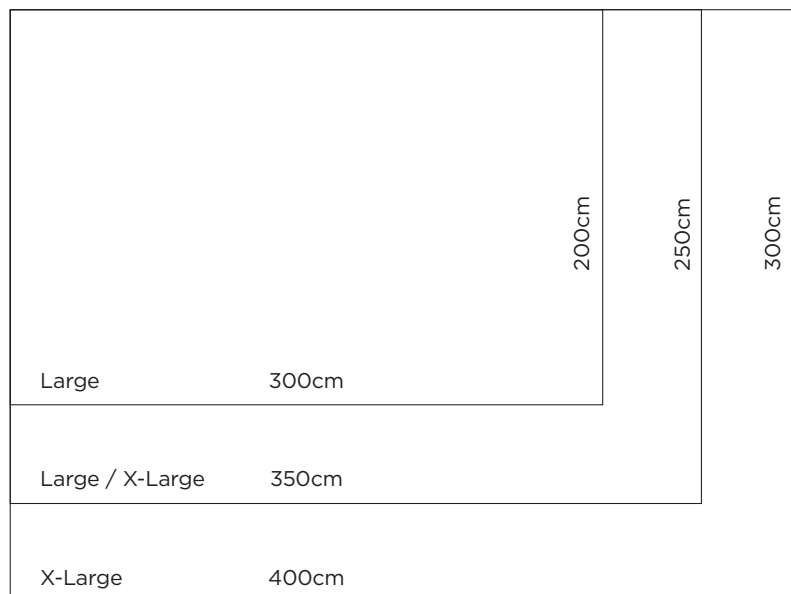

MATERIAL

Felted Wool blend

CODE

NRL0001XL (X-Large)

NRL0002XL (X-Large)

NRL0001LXL (Large/X-Large)

NRL0002LXL (Large/X-Large)

NRL0001L (Large)

NRL0002L (Large)

COLOUR

Charcoal
NRL0001

Marle Grey
NRL0002

DIMENSIONS

300cm x 400cm (X-Large)

250cm x 350cm (Large/X-Large)

200cm x 300cm (Large)