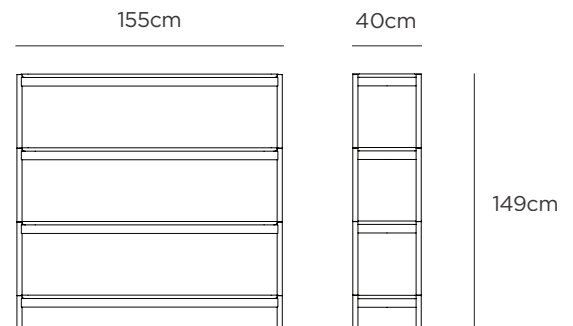

Large High

ASSEMBLY REQUIRED

Assembly Required

CARE INSTRUCTIONS

Wipe clean using warm damp cloth. Avoid leaving water sitting on the surface as this can damage the product. Avoid the use of scouring pads, scouring cream or cleaning products containing alcohol as they may cause damage.