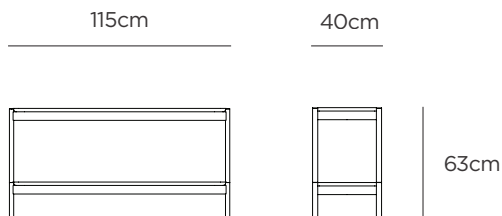

radial shelves

The Radial Shelves have all the width and height required by even the most voracious bookworms. Offering longevity, soft lines and a timeless aesthetic, this warm and inviting collection in matt lacquered oak feels modern and subtle.

MATERIAL

American Oak

CODES

SNP0118 (small low)

SNP0119 (small high)

COLOUR

SNP0116 (large low)

SNP0117 (large high)

WEIGHT

Packaged 24kg (small low) | 40.95kg (small high) | 30kg (large low) | 55.55kg (large high)

Assembled 20.5kg (small low) | 37.85kg (small high) | 26kg (large low) | 53.5kg (large high)

DIMENSIONS

Packaged 131x60x11cmh (small low) | 131x60x17cmh (small high) | 171x60x10.2cmh (large low) | 172x62x16cmh (large high)

Assembled 115x40x63cmh (small low) | 115x40x149cmh (small high) | 155x40x63cmh (large low) | 155x40x149cmh (large high)

Small Low