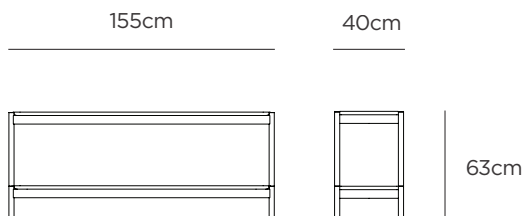

radial shelves

The Radial Shelves have all the width and height required by even the most voracious bookworms. Offering longevity, soft lines and a timeless aesthetic, this warm and inviting collection in matt lacquered oak feels modern and subtle.

MATERIAL

American Oak

CODES

SNP0118 (small low)

SNP0119 (small high)

COLOUR

SNP0116 (large low)

SNP0117 (large high)

WEIGHT

Packaged 24kg (small low) | 40.95kg (small high) | 30kg (large low) | 55.55kg (large high)

Assembled 20.5kg (small low) | 37.85kg (small high) | 26kg (large low) | 53.5kg (large high)

DIMENSIONS

Packaged 131x60x11cmh (small low) | 131x60x17cmh (small high) | 171x60x10.2cmh (large low) | 172x62x16cmh (large high)

Assembled 115x40x63cmh (small low) | 115x40x149cmh (small high) | 155x40x63cmh (large low) | 155x40x149cmh (large high)

Small Low

Small High

Large Low

Large High

ASSEMBLY REQUIRED

Assembly Required

CARE INSTRUCTIONS

Wipe clean using warm damp cloth. Avoid leaving water sitting on the surface as this can damage the product. Avoid the use of scouring pads, scouring cream or cleaning products containing alcohol as they may cause damage.