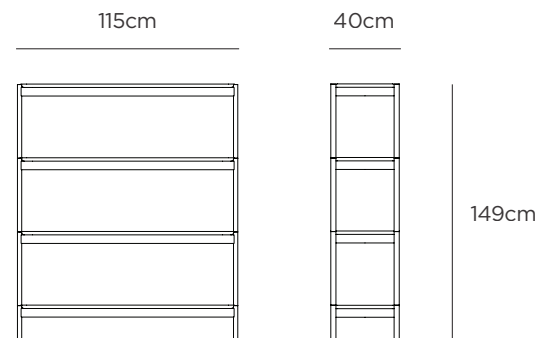

radial shelves

The Radial Shelves have all the width and height required by even the most voracious bookworms. Offering longevity, soft lines and a timeless aesthetic, this warm and inviting collection in matt lacquered oak feels modern and subtle.

MATERIAL

American Oak

CODES

SNP0118 (small low)

SNP0119 (small high)

COLOUR

SNP0116 (large low)

SNP0117 (large high)

WEIGHT

Packaged 24kg (small low) | 40.95kg (small high) | 30kg (large low) | 55.55kg (large high)

Assembled 20.5kg (small low) | 37.85kg (small high) | 26kg (large low) | 53.5kg (large high)

DIMENSIONS

Packaged 131x60x11cmh (small low) | 131x60x17cmh (small high) | 171x60x10.2cmh (large low) | 172x62x16cmh (large high)

Assembled 115x40x63cmh (small low) | 115x40x149cmh (small high) | 155x40x63cmh (large low) | 155x40x149cmh (large high)

Small Low

Small High

Large Low

Large High

ASSEMBLY REQUIRED

Assembly Required

CARE INSTRUCTIONS

Wipe clean using warm damp cloth. Avoid leaving water sitting on the surface as this can damage the product. Avoid the use of scouring pads, scouring cream or cleaning products containing alcohol as they may cause damage.