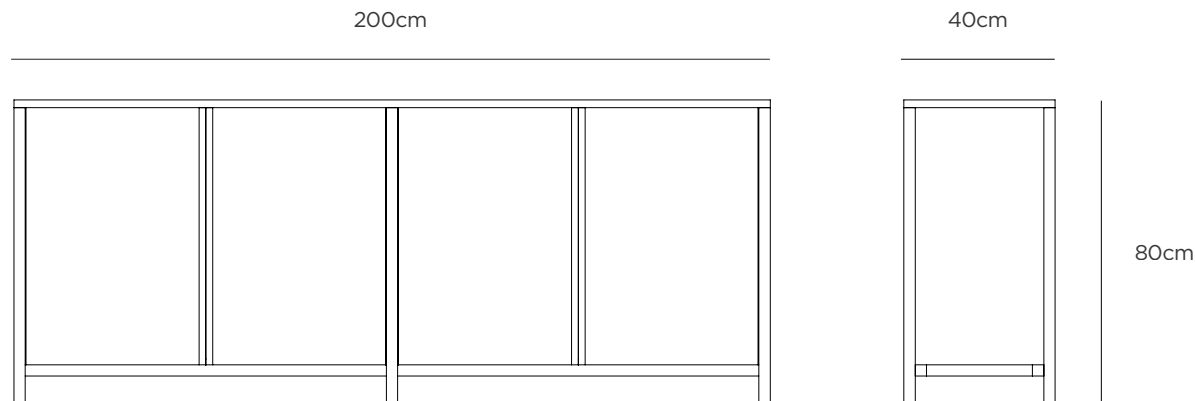

craft buffet

product information document

CITTÀ

craft buffet

The Craft Buffet provides an elegant storage solution with a strong structured aesthetic. The vertical uprights and handles work in unison with the discreet horizontal overhangs to frame the drawer fronts, creating a bold yet clean design.

DIMENSIONS

Packaged	211x51x93.2 cmh
Assembled	200x40x80cmh

MATERIAL

Solid Oak | Oak Veneer

WEIGHT

Packaged	13kg
Assembled	10.5kg

COLOUR

Oak
OT10003