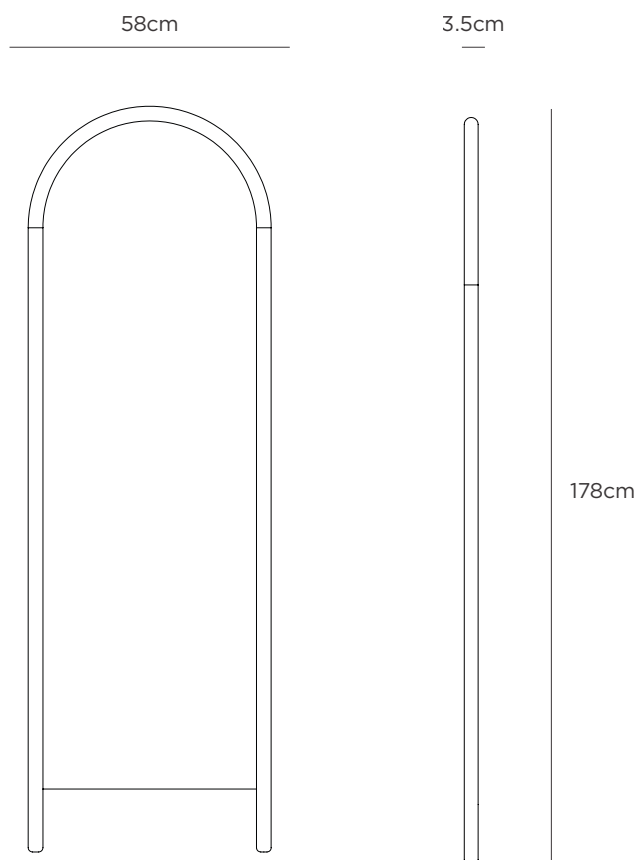

arc mirror

product information document

CITTÀ

arc mirror

The Arc Full Length Mirror is equal parts practical and beautiful. The surface creates the illusion of space and adds light to a setting. It doubles as a statement piece of furniture with its elegant, modern design. It features a full arc at the top, softly rounded edges, and a square bottom. Made with laminated American oak with a clear or black matte lacquer. Designed in our New Zealand studio by David Moreland and Nikolai Sorensen.

MATERIAL

American Oak

COLOUR

Oak
MIT0071

Black
MIT0072

Walnut
MIT0106

WEIGHT

| | |
|-----------|---------|
| Packaged | 21.05kg |
| Assembled | 16.25kg |

DIMENSIONS

| | |
|-----------|-----------------|
| Packaged | 185.5x67.5x8cmh |
| Assembled | 178x58x3.5cmh |

ASSEMBLY REQUIRED

No

CARE INSTRUCTIONS

Clean glass with glass cleaner and a soft clean cloth to avoid scratching the surface. If using in a bathroom; ensure it is well ventilated.