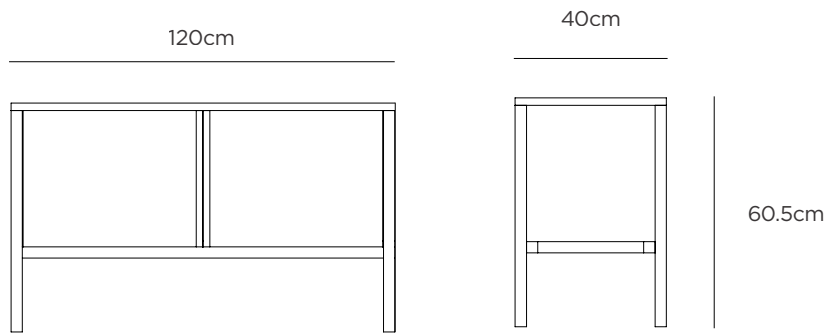

craft sideboard

product information document

CITTÀ

craft sideboard

The Craft Sideboard provides an elegant storage solution with a strong structured aesthetic. The vertical uprights and handles work in unison with the discreet horizontal overhangs to frame the drawer fronts, creating a bold yet clean design. Made with a solid oak frame with oak veneer panels, doors and shelves. Finished with a clear, matte lacquer. Features Hafele door hinges and adjustable shelves. Designed in our New Zealand studio by David Moreland and Nikolai Sorensen.

DIMENSIONS

Packaged	131x51x73.7cmh (medium) 211x51x73.7cmh (large)
Assembled	120x40x60.5cmh (medium) 200x40x60.5cmh (large)

MATERIAL

Solid Oak | Oak Veneer

WEIGHT

Packaged	14.2kg
Assembled	12.2kg

COLOUR

Oak
OT10001M (medium)
OT10001L (large)