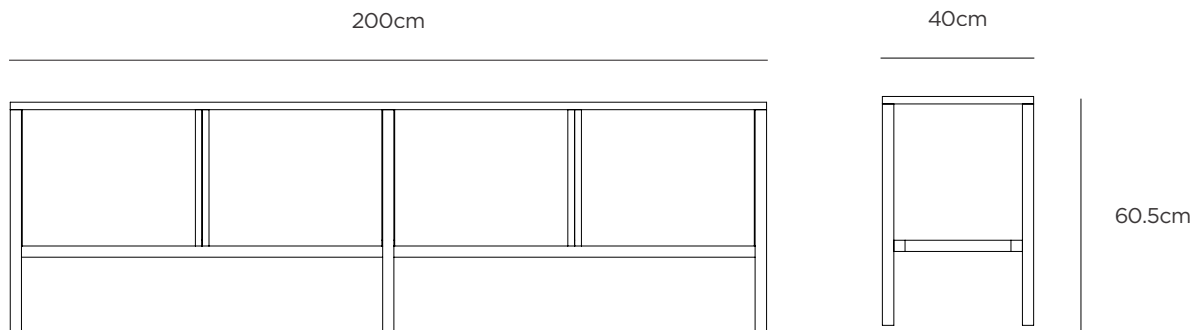

craft sideboard

product information document

CITTÀ

craft sideboard

The Craft Sideboard provides an elegant storage solution with a strong structured aesthetic. The vertical uprights and handles work in unison with the discreet horizontal overhangs to frame the drawer fronts, creating a bold yet clean design. Made with a solid oak frame with oak veneer panels, doors and shelves. Finished with a clear, matte lacquer. Features Hafele door hinges and adjustable shelves. Designed in our New Zealand studio by David Moreland and Nikolai Sorensen.

DIMENSIONS

Packaged	131x51x73.7cmh (medium) 211x51x73.7cmh (large)
Assembled	120x40x60.5cmh (medium) 200x40x60.5cmh (large)

MATERIAL

Solid Oak | Oak Veneer

WEIGHT

Packaged	14.2kg
Assembled	12.2kg

COLOUR

Oak
OT10001M (medium)
OT10001L (large)