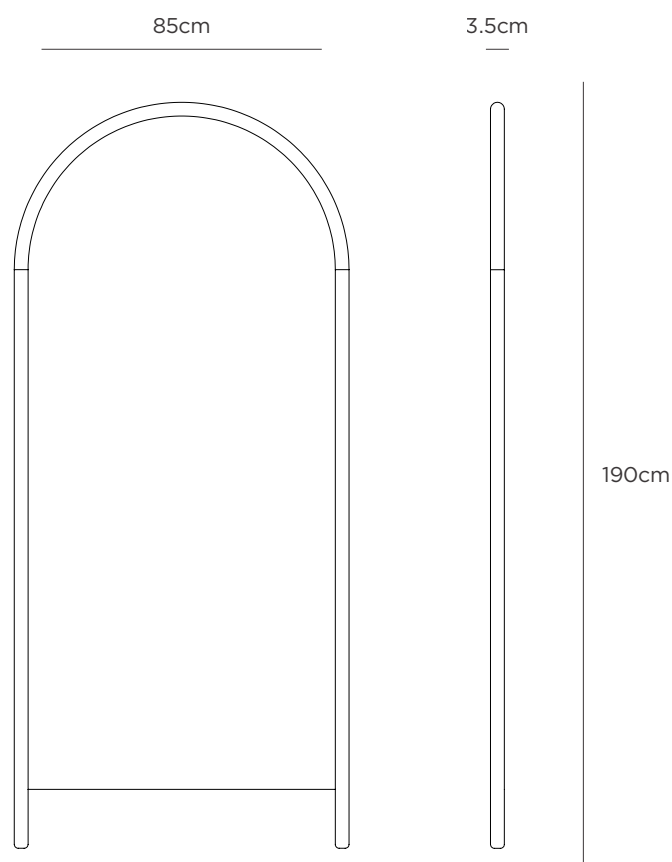

# arc mirror xl

The Arc Full Length Mirror is equal parts practical and beautiful, doubling as a statement piece of furniture with its elegant and modern design. It features a full arc at the top, softly rounded edges, and a square bottom. Made with laminated American oak with a clear matte lacquer. All elements of the design are carefully considered with two discreet keyhole mounting brackets allowing the mirror to sit virtually flush against the wall. Designed in our Auckland studio by David Moreland and Nikolai Sorensen.

## DIMENSIONS

Packaged 200x95x5.5cmh  
Assembled 190x85x3.5cmh