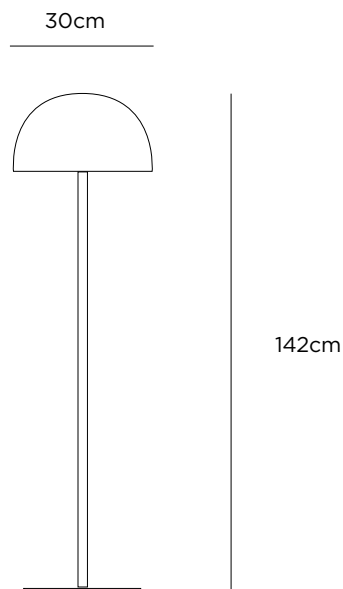

moon floor lamp

product information document

CITTÀ

moon floor lamp

Add sleek curves to your home with our Moon lighting range. Made from mild steel and sprayed white, the lamp will seamlessly integrate into your space with its matching white componentry. The floor lamp takes a standard edison screw E27 40W lightbulb and is perfected sized as a living room light.

MATERIAL

Mild Steel / Plastic

COLOUR

White
OLF0007

Charcoal
OLF0008

DIMENSIONS

Packaged: 16x71.5x15cmh | 33x33x23.5cmh

Assembled: 30cmdiax142cmh

WEIGHT

Packaged: 1.8kg | 5.6kg

Assembled: 1.3kg | 4.7kg

ASSEMBLY REQUIRED

Assembly Required.

CARE INSTRUCTIONS

Wipe clean with a dry cloth. Recommended Bulb: Edison screw E27 / max 25 watts / 2 bulbs per light are required.