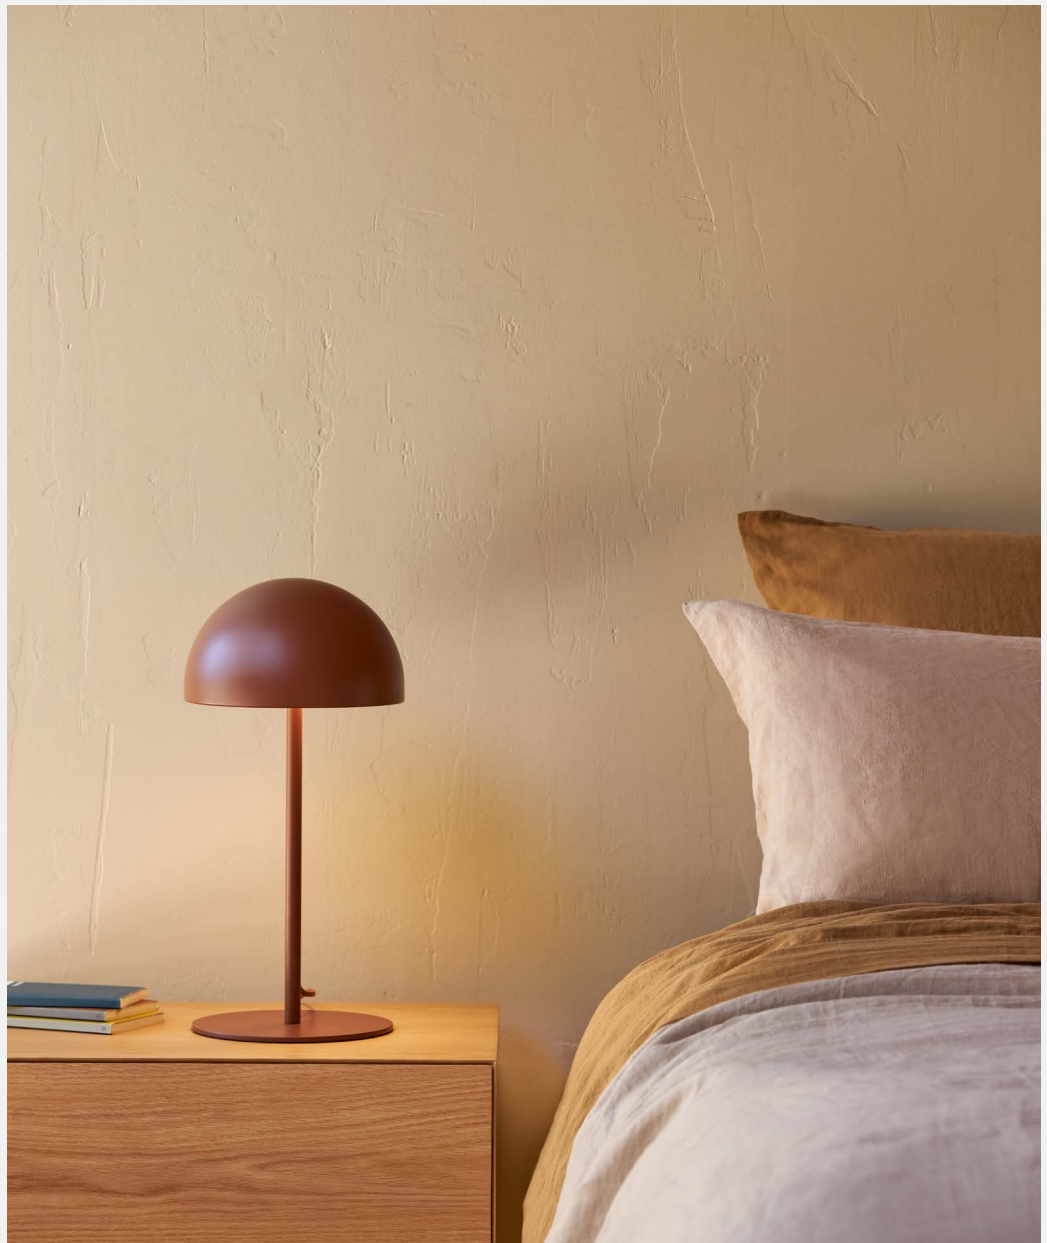

CITTÀ

Moon Table Lamp

Product Information Document

Add sleek curves to your home with our Moon table lamp range. Made from mild steel and sprayed in a range of colourways, the lamp will seamlessly integrate into your space with its colour-matching componentry. The table lamp takes a standard edison screw E14 25W lightbulb and is perfectly sized as a bedside light. Designed in our New Zealand studio by David Moreland and Nikolai Sorensen.

Moon Table Lamp

Material

Mild steel

Colour

White

OLF0003

Charcoal

OLF0004