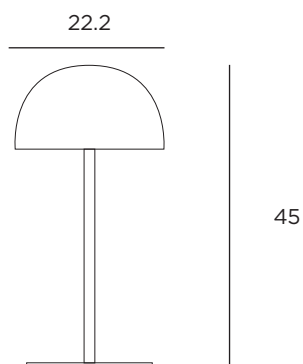

moon table lamp

Add sleek curves to your home with our Moon lighting range. Made from mild steel and sprayed in a charcoal colourway, the lamp will seamlessly integrate into your space with its colour-matching componentry.

The table lamp takes a standard edison screw E14 25W lightbulb and is perfectly sized as a bedside light.

Designed in our New Zealand studio by David Moreland and Nikolai Sorensen.

MATERIAL

Mild Steel / Plastic

COLOUR

White OLF0003

Charcoal OLF0004

Almond OLF0005

Mint OLF0006

Bone OLF0026

Ivy OLF0027

Brick OLF0028

DIMENSIONS

Packaged
Assembled

26.5x48.5x17cmh
22.2cmdiax45cmh

WEIGHT

Packaged
Assembled

3.3kg
2.8kg

ASSEMBLY REQUIRED

No

CARE INSTRUCTIONS

Wipe clean with a dry cloth. Recommended Bulb: Edison screw E14 / max 25 watts / 2 bulbs per light.