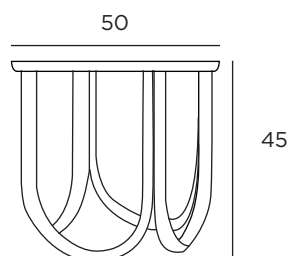

MATERIAL

Solid Ash / Ash Veneer

COLOUR

Natural Ash NX10054

DIMENSIONS

Packaged	55x55x50cmh
Assembled	50cm dia x 45cmh

ASSEMBLY

Assembly not required

WEIGHT

Packaged	6.3 kg
Assembled	5.3 kg

CARE/CLEANING INSTRUCTIONS

Clean with a soft damp cloth and water only. Do not use chemical cleaners on any surfaces. Avoid leaving water sitting on the wood as this can cause small spots and permanent marks - wipe immediately with a dry cloth. Wipe the lacquered surface using straight strokes not in a circular direction. After wiping the area use a dry cloth to remove any moisture left on the surface. General care: We do not recommend placing your furniture in direct sunlight or near sources of heat. This is due to the natural characteristics of wood as it expands and contracts with changes in humidity. Placing your furniture in these environments may cause the timber to dry out; shrink and crack. Do not place hot or sharp objects on the surface of the wood as this can cause irreparable damage. Also avoid using any harsh solvents such as nail polish remover/alcohol at all times.