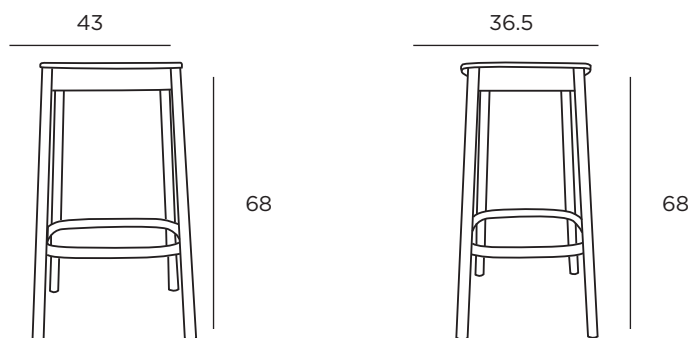

Black TSF0096

Oak/Black TSF0097

DIMENSIONS

Packaged

44x37x70cmh

Assembled

43x36.5x68cmh

ASSEMBLYAssembly not required