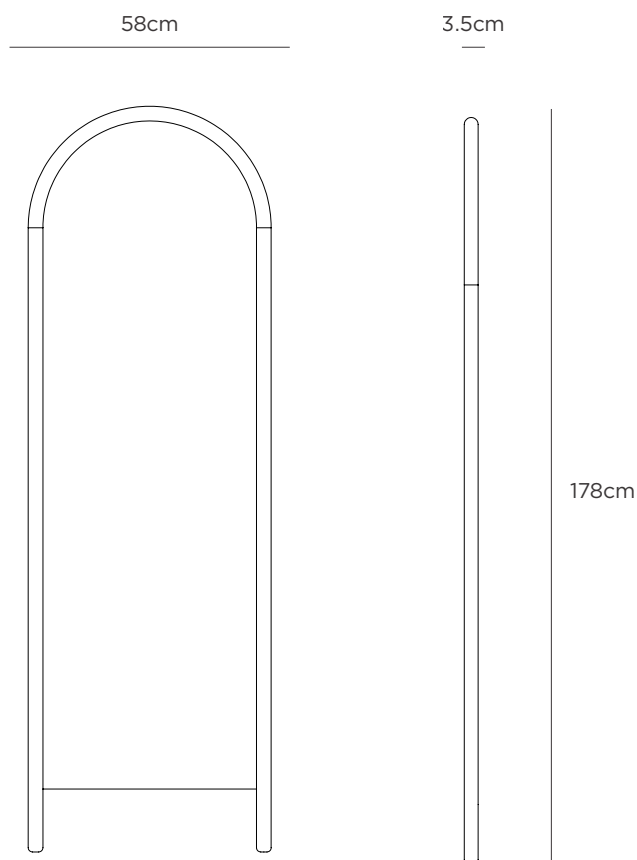

arc mirror

product information document

CITTÀ

arc mirror

The Arc Full Length Mirror is equal parts practical and beautiful. The surface creates the illusion of space and adds light to a setting. It doubles as a statement piece of furniture with its elegant, modern design. It features a full arc at the top, softly rounded edges, and a square bottom. Made with laminated American oak with a clear matte lacquer. Designed in our New Zealand studio by David Moreland and Nikolai Sorensen.

MATERIAL

American Oak

COLOUR

Oak
MIT0071

Black
MIT0072

WEIGHT

Packaged 21.05kg
Assembled 16.25kg

DIMENSIONS

Packaged 185.5x67.5x8cmh
Assembled 178x58x3.5cmh

ASSEMBLY REQUIRED

No

CARE INSTRUCTIONS

Clean glass with glass cleaner and a soft clean cloth to avoid scratching the surface. If using in a bathroom; ensure it is well ventilated.