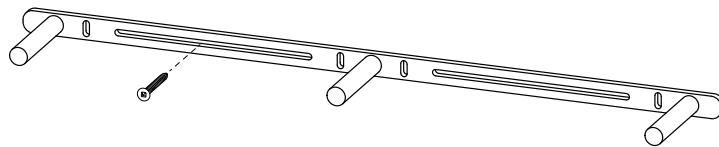

# RADIAL FLOATING SHELF (MEDIUM) CITTÀ

## Installation Instructions

Screws x 6	Bolts x 2
	
Bracket x 1	Shelf x 1
	

**We recommend using a qualified builder to install this product. All screws must fix into load bearing wall.**

1. Locate bracket at desired position on wall, screw in first screw.

2. Level the bracket using a spirit level and screw in the second screw. Screw in remaining screws

3. Locate the shelf on the wall bracket, secure shelf with bolts.