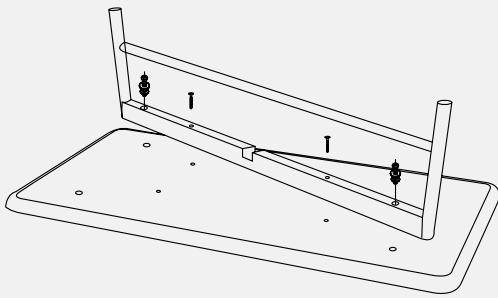

CITTÀ

Radial Rectangle Coffee Table

Washer L x 4	Washer S x 4	Bolts	Allen Key	Screws x 2
				

Step 1

Step 2

Step 3

Step 4

Step 5