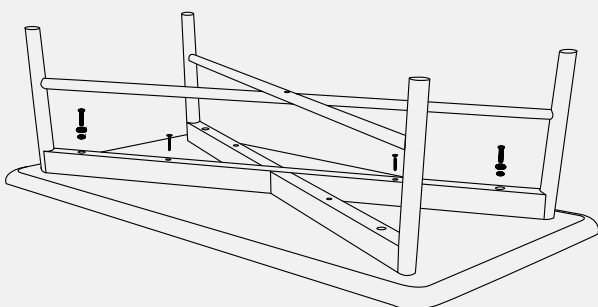

CITTÀ

Radial Rectangle Coffee Table

Washer L x 4	Washer S x 4	Bolts	Allen Key	Screws x 2
				

Step 1

Step 2

Step 3

Step 4

Step 5