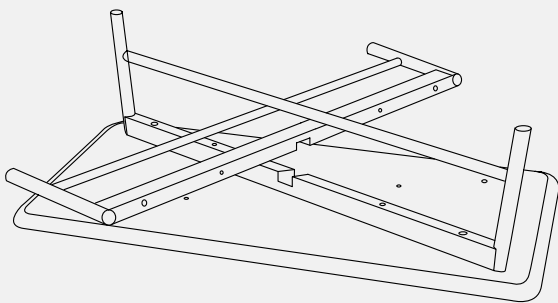

CITTÀ

Radial Rectangle Coffee Table

Washer L x 4	Washer S x 4	Bolts	Allen Key	Screws x 2
				

Step 1

Step 2

Step 3

Step 4

Step 5