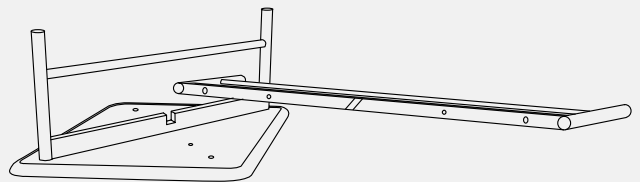

CITTÀ

Radial Rectangle Coffee Table

Washer L x 4	Washer S x 4	Bolts	Allen Key	Screws x 2
				

Step 1

Step 2

Step 3

Step 4

Step 5