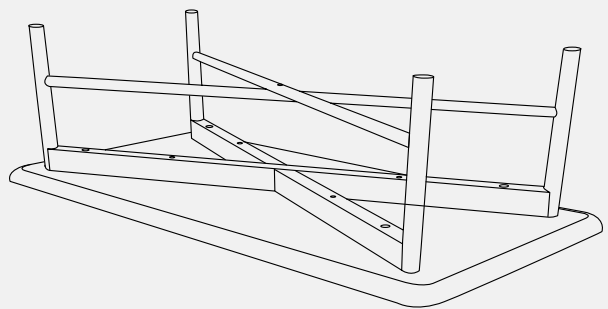

CITTÀ

Radial Rectangle Coffee Table

Washer L x 4	Washer S x 4	Bolts	Allen Key	Screws x 2
				

Step 1

Step 2

Step 3

Step 4

Step 5