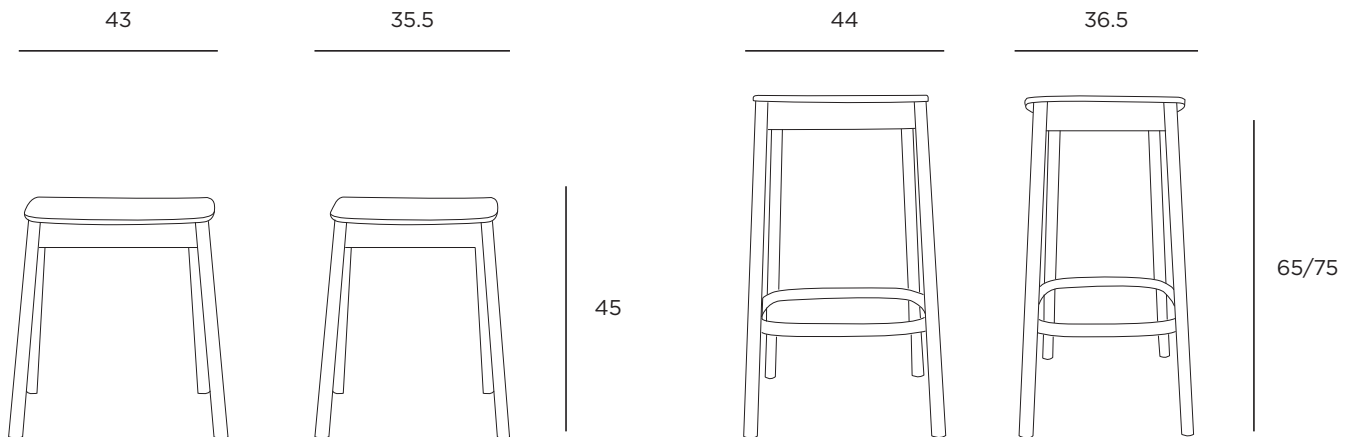

TSF0128 (75 high)

WEIGHT

Packaged: 4.5kg (45 low) | 7.5kg (65 high) | 8kg (75 high)

Assembled: 3kg (45 low) | 5.5kg (65 high) | 7kg (75 high)

DIMENSIONS

Packaged: 42x36x47cmh (45 low) | 48x40x71cmh (65 high) | 48x41x80cmh (75 high)

Assembled: 43x35.5x45cmh (45 low) | 44x36.5x65cmh (65 high) | 44x36.5x75cmh (75 high)

ASSEMBLY REQUIRED

No

CARE INSTRUCTIONS

Regular Care: Protect from direct sunlight. Vacuum regularly using low suction. Rotate reversible cushions regularly. Please consult the care label attached to your furniture for general cleaning information.