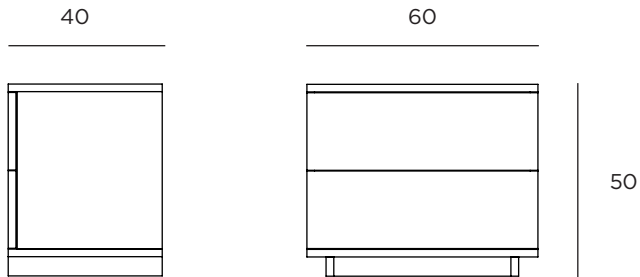

Designed in New Zealand by Città

MATERIAL

American Oak/ MDF

FINISH

White/ Natural MIT0056BS

DIMENSIONS

Packaged	66.5x46x50cmh
Assembled	60x40x50cmh

ASSEMBLY