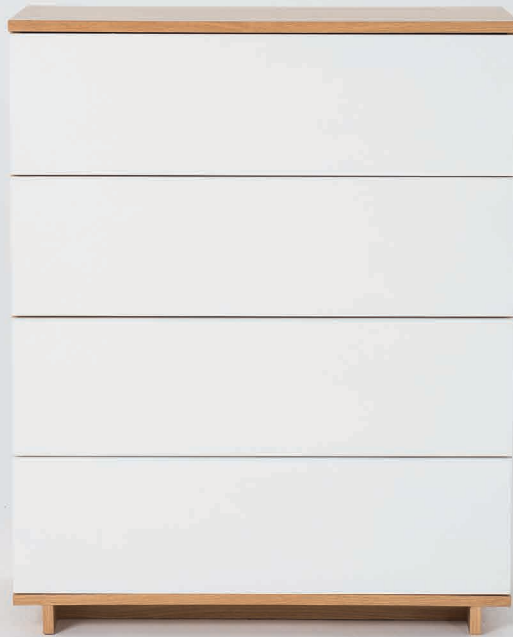

Yuki Tall Boy

'Yuki' is the Japanese word for snow. The name evolved from the collection's combination of white and slender timber details. Its strong horizontal and vertical forms reference the repetitive division of a traditional Japanese Shoji screen. The collection is specifically designed for the bedroom, comprised of three products, a bedside, lowboy and tallboy. Each piece is made out of American white oak veneer frames with matte white PU lacquered drawer faces. The front profile appears clean and minimal, incorporating a touch pop out drawer mechanism.

Designed in New Zealand by Città

MATERIAL

American Oak/ MDF

FINISH

White/ Natural MIT0056TB

DIMENSIONS

Packaged	90.5x46x112.5cmh
Assembled	85x40x105cmh

ASSEMBLY