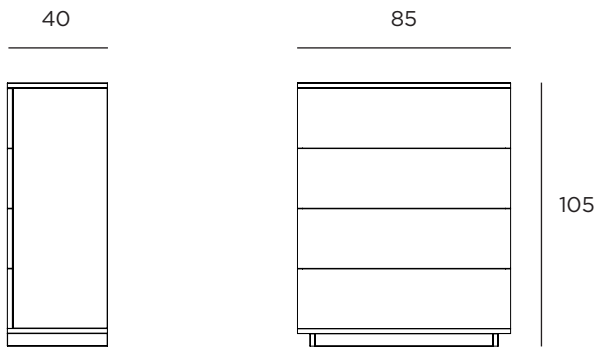

Designed in New Zealand by Città

MATERIAL

American Oak/ MDF

FINISH

White/ Natural MIT0056TB

DIMENSIONS

Packaged	90.5x46x112.5cmh
Assembled	85x40x105cmh

ASSEMBLY