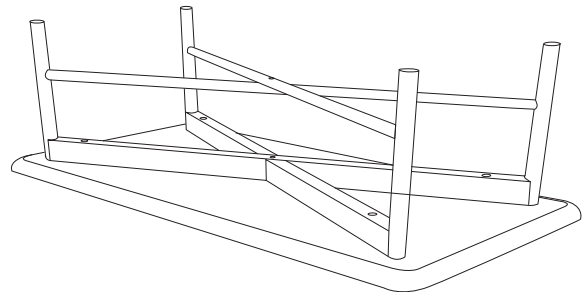

RADIAL RECTANGULAR COFFEE TABLE

CITTÀ

Assembly Instructions

Washers x 4	Spring washers x 4	Bolts x 4	Allen key x 1	Screws x 2
				

1.

2.

3.

4.