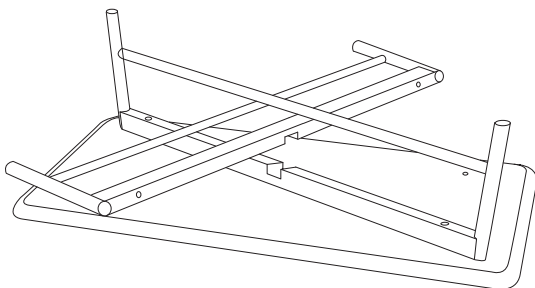

RADIAL RECTANGULAR COFFEE TABLE

CITTÀ

Assembly Instructions

Washers x 4	Spring washers x 4	Bolts x 4	Allen key x 1	Screws x 2
				

1.

2.

3.

4.