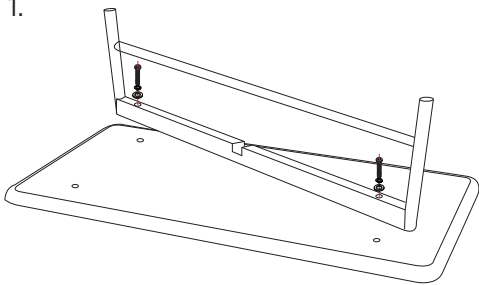

RADIAL RECTANGULAR COFFEE TABLE

CITTÀ

Assembly Instructions

Washers x 4	Spring washers x 4	Bolts x 4	Allen key x 1	Screws x 2
				

1.

2.

3.

4.