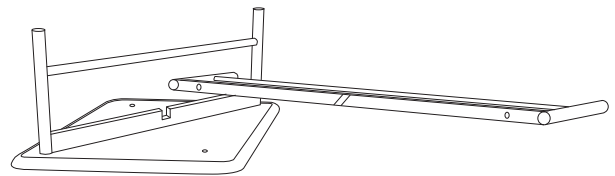

RADIAL RECTANGULAR COFFEE TABLE

CITTÀ

Assembly Instructions

Washers x 4	Spring washers x 4	Bolts x 4	Allen key x 1	Screws x 2
				

1.

2.

3.

4.