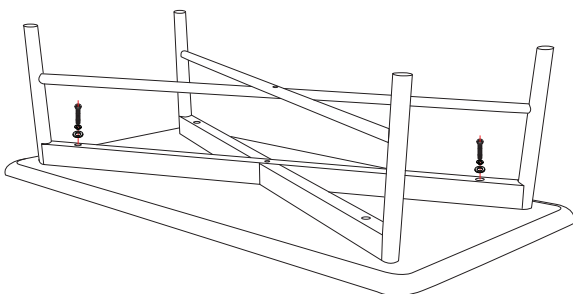

RADIAL RECTANGULAR COFFEE TABLE

CITTÀ

Assembly Instructions

Washers x 4	Spring washers x 4	Bolts x 4	Allen key x 1	Screws x 2

1.

2.

3.

4.

5.

6.