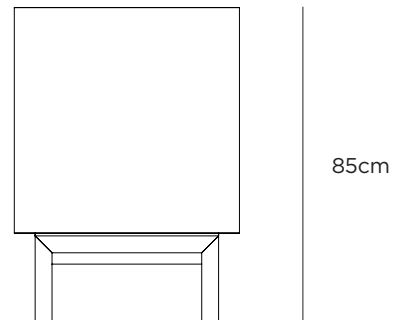

MATERIAL

Solid Oak | Oak Veneer

COLOUR

Natural Oak
MIT0054BFH

Dark Oak
MIT0098BFH

WEIGHT

Packaged 96kg
Assembled 86kg

DIMENSIONS

Packaged 175x45x90cmh
Assembled 170x40x85cmh

170cm

40cm

ASSEMBLY REQUIRED

Assembly Required

CARE INSTRUCTIONS

Wipe clean using warm damp cloth. Avoid leaving water sitting on the surface as this can damage the product. Avoid the use of scouring pads, scouring cream or cleaning products containing alcohol as they may cause damage.