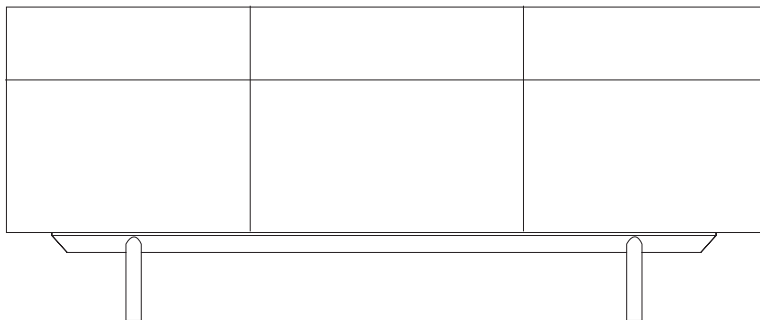

compound buffet

All elements of the Compound Buffet work together in harmony to provide an elegant storage solution with six generously sized drawers. Narrow shut-lines and push-to-open mechanisms give the lowboy a minimal, elegant aesthetic. The legs are made with solid American white oak. The body, doors and drawers are made with a combination of veneer and solid-edged board. Hettich drawer-runners allow you to access items with ease. Designed in our New Zealand studio by David Moreland and Nikolai Sorensen.

MATERIAL

Solid Oak | Oak Veneer

COLOUR

WEIGHT

Packaged 96kg
Assembled 86kg

DIMENSIONS

Packaged 175x45x90cmh
Assembled 170x40x85cmh

170cm

40cm

ASSEMBLY REQUIRED

Assembly Required

CARE INSTRUCTIONS

Wipe clean using warm damp cloth. Avoid leaving water sitting on the surface as this can damage the product. Avoid the use of scouring pads, scouring cream or cleaning products containing alcohol as they may cause damage.