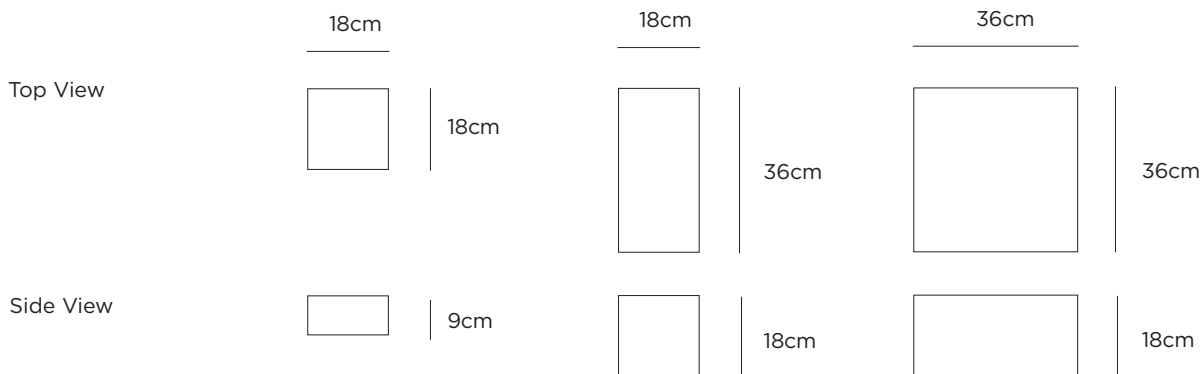

oku storage box

Store it, stack it, sorted. The Oku Storage Box collection comes in a range of compatible, stackable sizes, so you can tailor your own perfect storage solution.

MATERIAL

Oak Veneer

CODE

MIT0029BS (small)

MIT0029BM (medium)

MIT0029BL (large)

COLOUR

DIMENSIONS

Packaged: 19x19x10.5cmh (small) | 19x37x19cmh (medium) | 37.5x37.5x19cmh (large)

Assembled: 18x18x9cmh (small) | 18x36x18cmh (medium) | 36x36x18cmh (large)

WEIGHT

Packaged: 0.5kg (small) | 1.4kg (medium) | 2.1kg (large)

Assembled: 0.4kg (small) | 1.15kg (medium) | 1.9kg (large)

ASSEMBLY REQUIRED

No

CARE INSTRUCTIONS

Wipe with damp cloth for cleaning. Do not use abrasive cleaning products or materials. Keep away from direct sunlight and sources of direct heat as these can cause cracking or warping. Keep dry and avoid excessive exposure to humidity and moisture as this can also cause cracking or warping. If using in a bathroom; ensure it is well ventilated. Avoid placing anything on the item that may damage the surface.