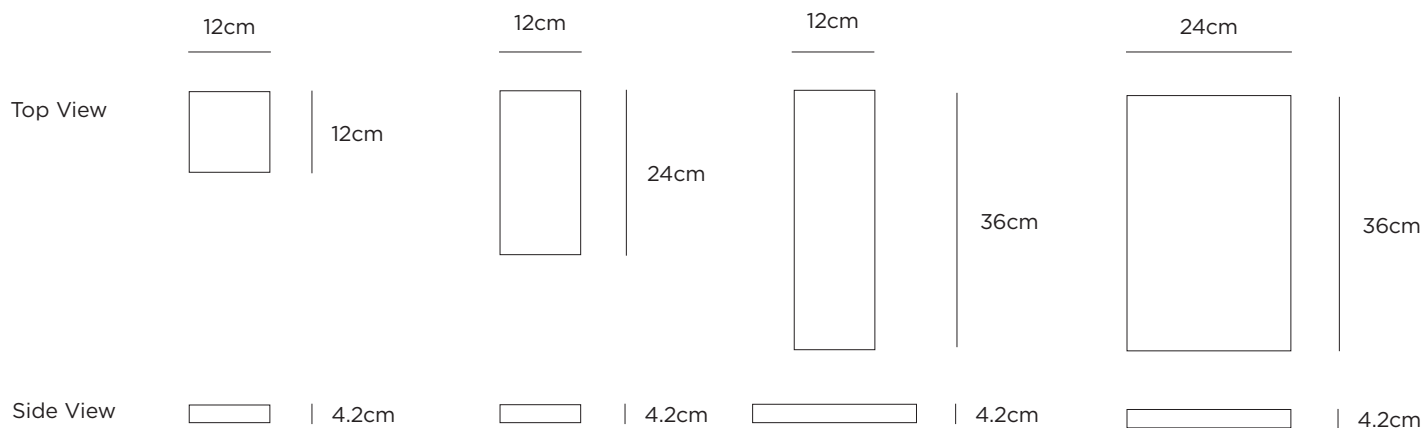

oku office storage lid/tray

The Oku Office Box range in natural oak will help you get it together - if 'it' is your bits, pieces, stationery and stuff. Designed to stack and sort, this useful, lightweight modern storage solution will cleverly earn its place in your space.

MATERIAL

Oak Veneer

COLOUR

Natural Oak

CODE

MIT0053S (small)

MIT0053M (medium)

MIT0053L (large)

MIT0053XL (x-large)

DIMENSIONS

Assembled: 12x12x4.2cmh (small) | 12x24x4.2cmh (medium) | 12x36x4.2cmh (large) | 24x36x4.2cmh (x-large)

WEIGHT

Assembled: 0.2kg (small) | 0.4kg (medium) | 0.5kg (large) | 0.7kg (x-large)

ASSEMBLY

Assembly not required

CARE INSTRUCTIONS

Regular Care: Protect from direct sunlight. Vacuum regularly using low suction. Rotate reversible cushions regularly. Please consult the care label attached to your furniture for general cleaning information. Refer Care code #3 www.warwick.com.au