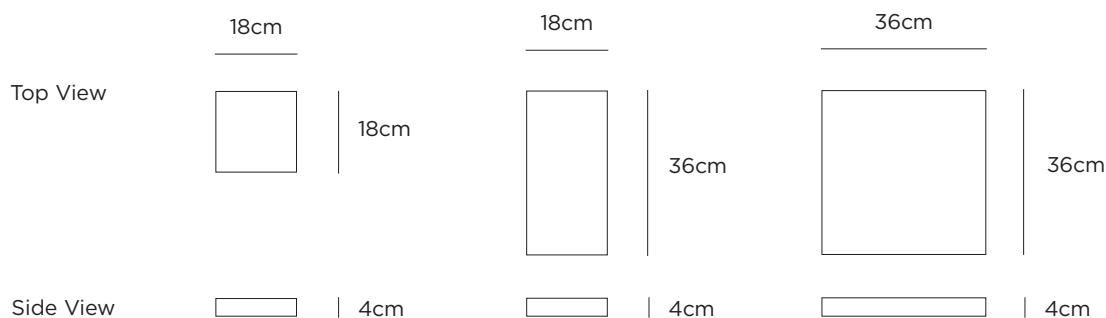

oku storage lid/tray

Store it, stack it, sorted. The Oku Storage Box collection comes in a range of compatible, stackable sizes, so you can tailor your own perfect storage solution.

MATERIAL

Oak Veneer

COLOUR

CODE

MIT0029LS (small)

MIT0029LM (medium)

MIT0029LL (large)

DIMENSIONS

Packaged: 19x19x5cmh (small) | 19x37x5cmh (medium) | 37x37x5cmh (large)

Assembled: 18x18x4cmh (small) | 18x36x4cmh (medium) | 36x36x4cmh (large)

WEIGHT

Packaged: 0.4kg (small) | 0.6kg (medium) | 1.1kg (large)

Assembled: 0.3kg (small) | 0.5kg (medium) | 0.9kg (large)

ASSEMBLY REQUIRED

Assembly not required

CARE INSTRUCTIONS

Regular Care: Protect from direct sunlight. Vacuum regularly using low suction. Rotate reversible cushions regularly. Please consult the care label attached to your furniture for general cleaning information. Refer Care code #3 www.warwick.com.au