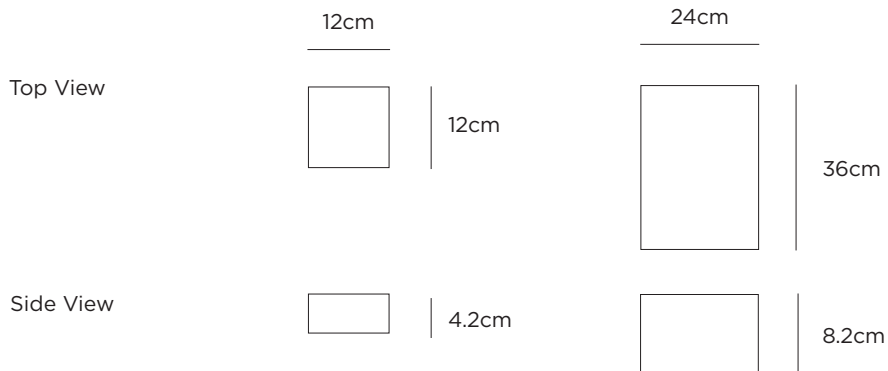

oku office storage box

The Oku Office Box range in natural oak will help you get it together - if 'it' is your bits, pieces, stationery and stuff. Designed to stack and sort, this useful, lightweight modern storage solution will cleverly earn its place in your space.

MATERIAL

Oak Veneer

COLOUR

Natural Oak

CODE

MIT0052S (small)

MIT0052XL (x-large)

DIMENSIONS

Assembled: 12x12x4.2cmh (small) | 24x36x8.2cmh (x-large)

WEIGHT

Assembled: 0.2kg (small)

ASSEMBLY REQUIRED

Assembly not required

CARE INSTRUCTIONS

Wipe with damp cloth for cleaning. Do not use abrasive cleaning products or materials. Keep away from direct sunlight and sources of direct heat as these can cause cracking or warping. Keep dry and avoid excessive exposure to humidity and moisture as this can also cause cracking or warping. If using in a bathroom; ensure it is well ventilated. Avoid placing anything on the item that may damage the surface.