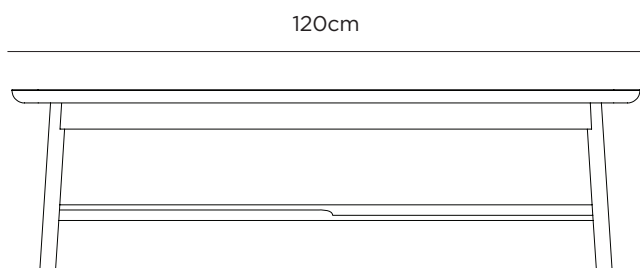

radial rectangular coffee table

The Radial Rectangular Coffee Table in natural oak offers a generous focal point for your living space, and features softly rounded edges, creating a timeless aesthetic that sits comfortably within any interior. Part of David Moreland's edit of furniture and lighting for this collection.

MATERIAL

American Oak | American Walnut

COLOUR

WEIGHT

Packaged 18kg
Assembled 17kg

DIMENSIONS

Packaged 127x67x15cmh
Assembled 120x60x35cmh

ASSEMBLY

Assembly required

CARE INSTRUCTIONS

Clean with a soft damp cloth and water only. Do not use chemical cleaners on any surfaces. Avoid leaving water sitting on the wood as this can cause small spots and permanent marks - wipe immediately with a dry cloth. Wipe the lacquered surface using straight strokes not in a circular direction. After wiping the area use a dry cloth to remove any moisture left on the surface. General care: We do not recommend placing your furniture in direct sunlight or near sources of heat. This is due to the natural characteristics of wood as it expands and contracts with changes in humidity. Placing your furniture in these environments may cause the timber to dry out; shrink and crack. Do not place hot or sharp objects on the surface of the wood as this can cause irreparable damage. Also avoid using any harsh solvents such as nail polish remover/alcohol at all times.