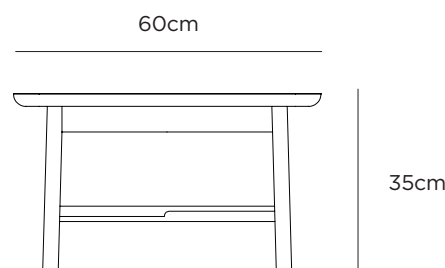

radial rectangular coffee table

The Radial Rectangular Coffee Table in natural oak offers a generous focal point for your living space, and features softly rounded edges, creating a timeless aesthetic that sits comfortably within any interior. Part of David Moreland's edit of furniture and lighting for this collection.

MATERIAL

American Oak | American Walnut

COLOUR

WEIGHT

Packaged 18kg
Assembled 17kg

DIMENSIONS

Packaged 127x67x15cmh
Assembled 120x60x35cmh

ASSEMBLY

Assembly required

CARE INSTRUCTIONS

Clean with a soft damp cloth and water only. Do not use chemical cleaners on any surfaces. Avoid leaving water sitting on the wood as this can cause small spots and permanent marks - wipe immediately with a dry cloth. Wipe the lacquered surface using straight strokes not in a circular direction. After wiping the area use a dry cloth to remove any moisture left on the surface. General care: We do not recommend placing your furniture in direct sunlight or near sources of heat. This is due to the natural characteristics of wood as it expands and contracts with changes in humidity. Placing your furniture in these environments may cause the timber to dry out; shrink and crack. Do not place hot or sharp objects on the surface of the wood as this can cause irreparable damage. Also avoid using any harsh solvents such as nail polish remover/alcohol at all times.