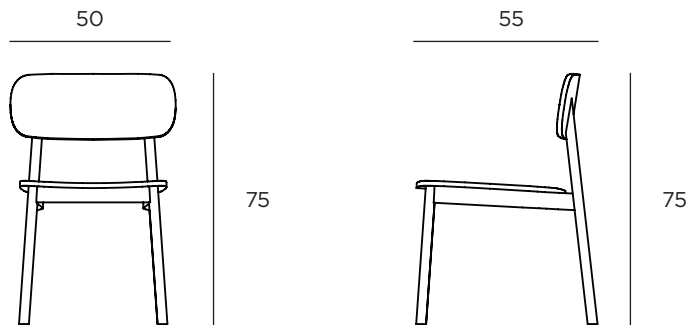

DIMENSIONS

Packaged	61x59x81cmh
Assembled	50x55x75cmh

ASSEMBLY

Assembly not required

WEIGHT

Packaged	8.5kg
Assembled	7kg

CARE/CLEANING INSTRUCTIONS

Clean with a soft damp cloth and water only. Do not use chemical cleaners on any surfaces. Avoid leaving water sitting on the wood as this can cause small spots and permanent marks - wipe immediately with a dry cloth. Wipe the lacquered surface using straight strokes not in a circular direction. After wiping the area use a dry cloth to remove any moisture left on the surface. General care: We do not recommend placing your furniture in direct sunlight or near sources of heat. This is due to the natural characteristics of wood as it expands and contracts with changes in humidity. Placing your furniture in these environments may cause the timber to dry out; shrink and crack. Do not place hot or sharp objects on the surface of the wood as this can cause irreparable damage. Also avoid using any harsh solvents such as nail polish remover/alcohol at all times. Clean leather with approved leather care product only.
