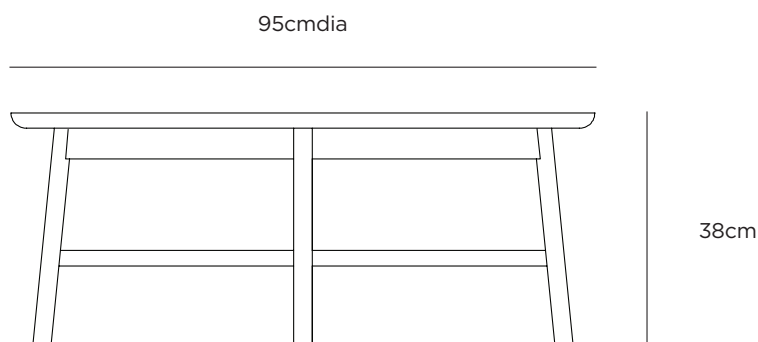

radial round coffee table

The Radial Round Coffee Table in oak and walnut offers a generous focal point for your living space, and features softly rounded edges, creating a timeless aesthetic that sits comfortably within any interior. Part of David Moreland's edit of furniture and lighting for this collection.

MATERIAL

American Oak | American Walnut

COLOUR

WEIGHT

Packaged 15.8kg
Assembled 14.5kg

DIMENSIONS

Packaged 101x101x10cmh
Assembled 95cmdiax38cmh

ASSEMBLY

Assembly required

CARE INSTRUCTIONS

Clean with a soft damp cloth and water only. Do not use chemical cleaners on any surfaces. Avoid leaving water sitting on the wood as this can cause small spots and permanent marks - wipe immediately with a dry cloth. Wipe the lacquered surface using straight strokes not in a circular direction. After wiping the area use a dry cloth to remove any moisture left on the surface. General care: We do not recommend placing your furniture in direct sunlight or near sources of heat. This is due to the natural characteristics of wood as it expands and contracts with changes in humidity. Placing your furniture in these environments may cause the timber to dry out; shrink and crack. Do not place hot or sharp objects on the surface of the wood as this can cause irreparable damage. Also avoid using any harsh solvents such as nail polish remover/alcohol at all times.