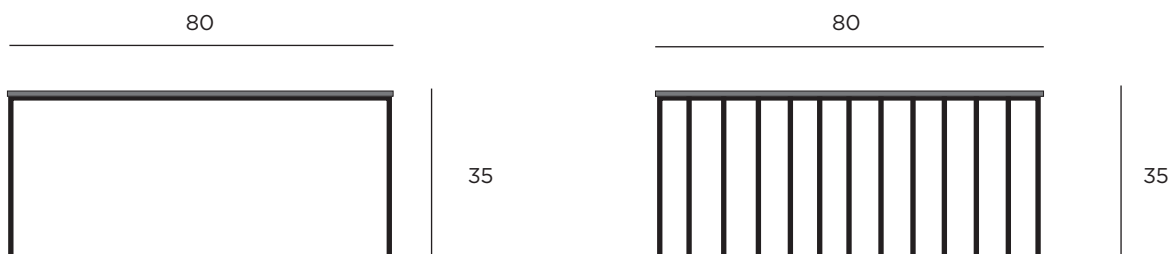

Linear Grid Coffee Table

Bring strong lines to your living space with the Linear Grid Coffee Table. The vertical and horizontal supports give the table a strong graphic feel, perfect for modern settings. Made with a powder-coated steel base and plywood tabletop coated with matte laminate.

COLOUR

Black TSF0017N

**DIMENSIONS**

Packaged 83x83x39cmh
Assembled 80x80x35cmh

**ASSEMBLY**

Assembly not required

WEIGHT

Packaged 17kg
Assembled 14.5kg