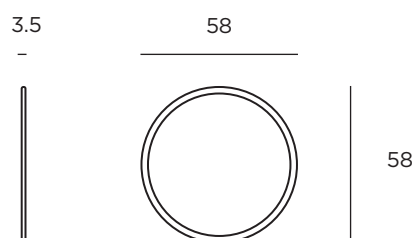

CITTÀ

MATERIAL

Oak

COLOUR

Natural Oak MIT0073

Black Oak MIT0074

DIMENSIONS

Packaged
Assembled

65x10.5cmh
58cmdiax3.5cmh

ASSEMBLY

Assembly not required

WEIGHT

Packaged 14.3 kg
Assembled 10.1 kg

CARE/CLEANING INSTRUCTIONS

Clean glass with glass cleaner and a soft, clean cloth to avoid scratching the surface.