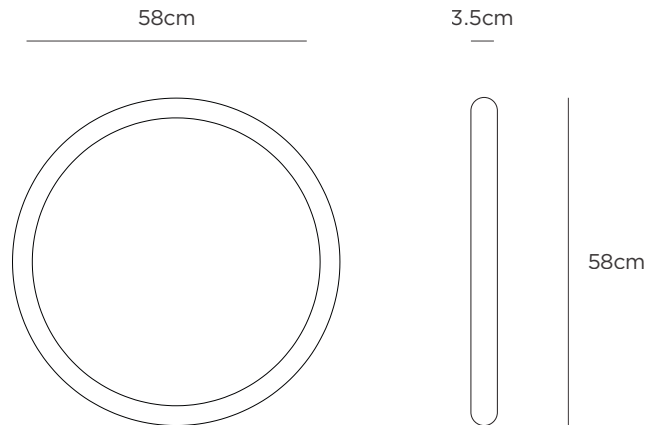

arc wall mirror

Add curves to your living space with the Arc Wall Mirror. The circular mirror has an elegant, modern design with its softly rounded edges.

Designed in our New Zealand studio by David Moreland and Nikolai Sorensen.

MATERIAL

Solid Oak/Glass

COLOUR

WEIGHT

Packaged	6.21 kg
Assembled	4.81 kg

DIMENSIONS

Packaged	67.5x65.5x8cmh
Assembled	58cmdiax3.5cmh

ASSEMBLY REQUIRED

No

CARE INSTRUCTIONS

Clean glass with glass cleaner and a soft clean cloth to avoid scratching the surface. If using in a bathroom; ensure it is well ventilated.