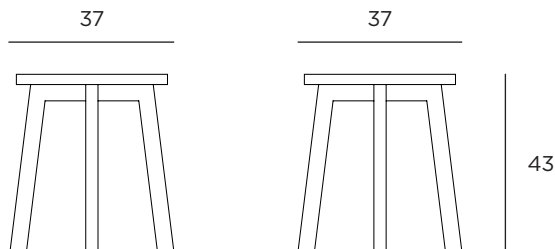

MATERIAL

Natural Oak

COLOUR

Natural Oak SNP0071

DIMENSIONS

Packaged	50x50x46cmh
Assembled	37cmdia x 43cmh

ASSEMBLY

Assembly not required

WEIGHT

Packaged	5.2kg
Assembled	4.4kg

CARE/CLEANING INSTRUCTIONS

Clean with a soft damp cloth and water only. Do not use chemical cleaners on any surfaces. Avoid leaving water sitting on the wood as this can cause small spots and permanent marks - wipe immediately with a dry cloth. Wipe the lacquered surface using straight strokes not in a circular direction. After wiping the area use a dry cloth to remove any moisture left on the surface. General care: We do not recommend placing your furniture in direct sunlight or near sources of heat. This is due to the natural characteristics of wood as it expands and contracts with changes in humidity. Placing your furniture in these environments may cause the timber to dry out; shrink and crack. Do not place hot or sharp objects on the surface of the wood as this can cause irreparable damage. Also avoid using any harsh solvents such as nail polish remover/alcohol at all times.