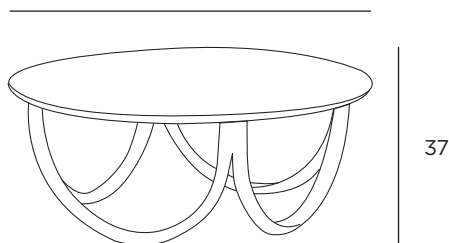

Horizon Coffee Table

Complete your living space with the Horizon Side Table. The seamless connection between the tabletop and curved legs gives the table a fluid, balanced feel and effortless elegance.

DIMENSIONS

Packaged	101x101x42cmh
Assembled	95cm dia x 37cmh

95

ASSEMBLY

Assembly not required

WEIGHT

Packaged	13.2 kg
Assembled	11.9kg

CARE/CLEANING INSTRUCTIONS